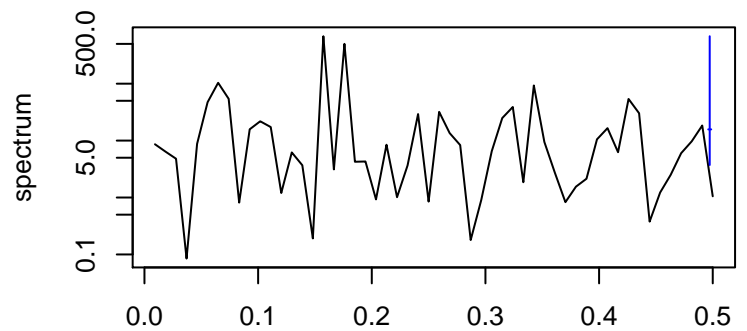

Observed

frequency
bandwidth = 0.00241

Trend

frequency
bandwidth = 0.00267

Seasonal

frequency
bandwidth = 0.00241

Random

frequency
bandwidth = 0.00267