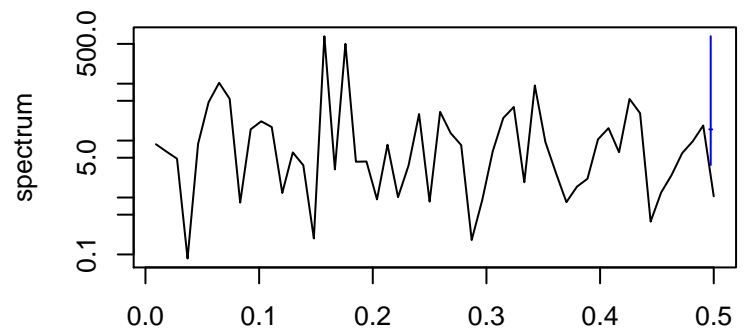

Observed

frequency
bandwidth = 0.00241

Trend

frequency
bandwidth = 0.00267

Seasonal

frequency
bandwidth = 0.00241

Random

frequency
bandwidth = 0.00267