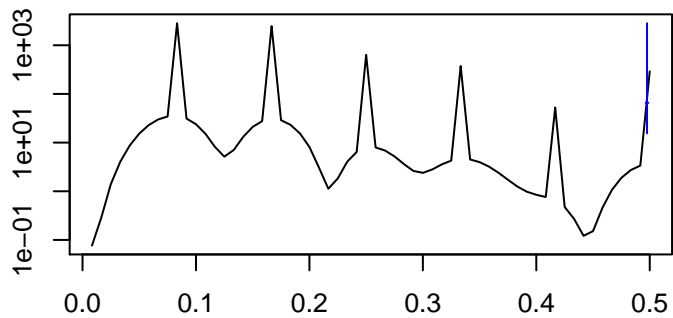

Observed

frequency
bandwidth = 0.00241

Trend

frequency
bandwidth = 0.00267

Seasonal

frequency
bandwidth = 0.00241

Random

frequency
bandwidth = 0.00267