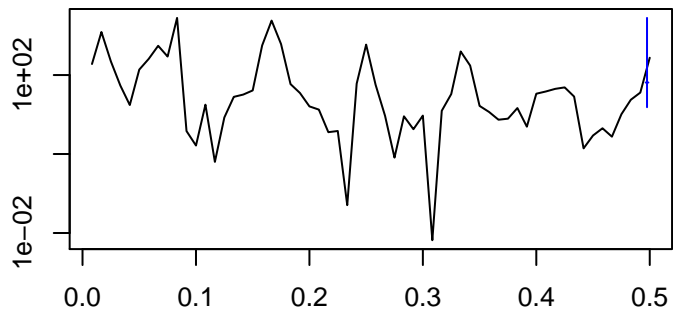

Observed

frequency
bandwidth = 0.00241

Trend

frequency
bandwidth = 0.00267

Seasonal

frequency
bandwidth = 0.00241

Random

frequency
bandwidth = 0.00267