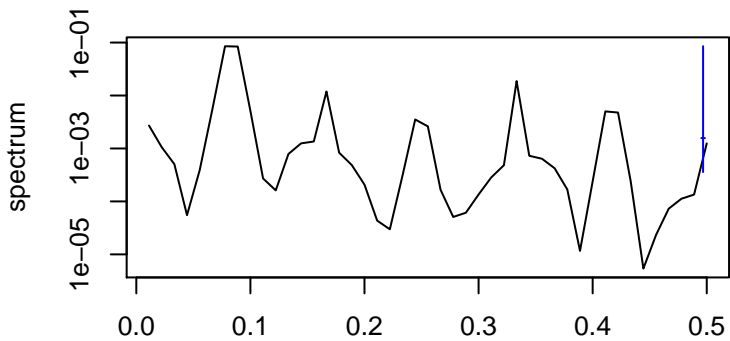

Observed

frequency
bandwidth = 0.00321

Trend

frequency
bandwidth = 0.00401

Seasonal

frequency
bandwidth = 0.00321

Random

frequency
bandwidth = 0.00401