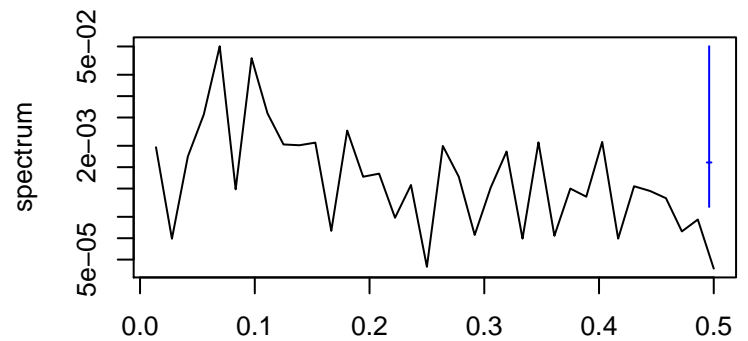

Observed

frequency
bandwidth = 0.00321

Trend

frequency
bandwidth = 0.00401

Seasonal

frequency
bandwidth = 0.00321

Random

frequency
bandwidth = 0.00401