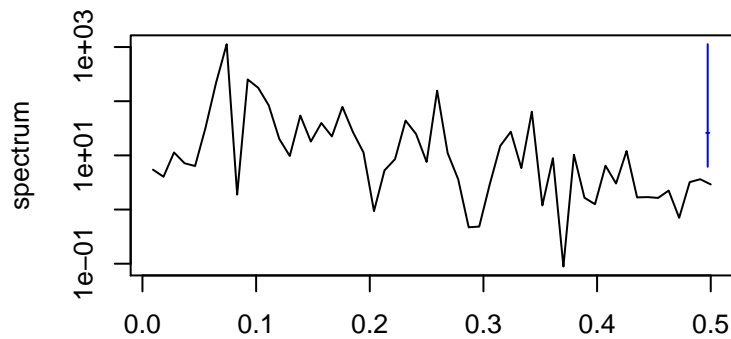

Observed

frequency
bandwidth = 0.00241

Trend

frequency
bandwidth = 0.00267

Seasonal

frequency
bandwidth = 0.00241

Random

frequency
bandwidth = 0.00267