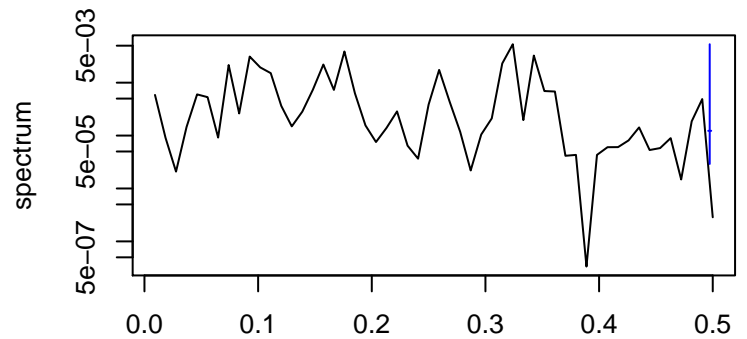

Observed

frequency
bandwidth = 0.00241

Trend

frequency
bandwidth = 0.00267

Seasonal

frequency
bandwidth = 0.00241

Random

frequency
bandwidth = 0.00267