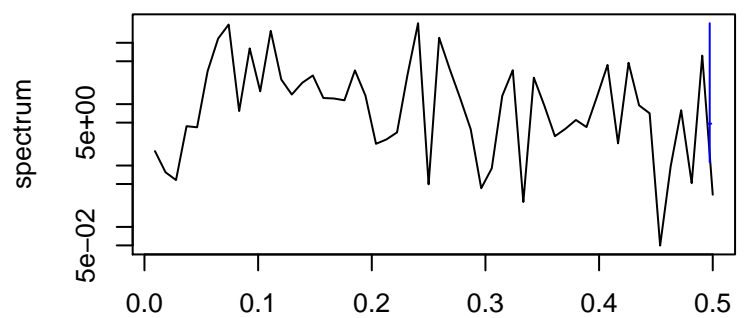

Observed

frequency
bandwidth = 0.00241

Trend

frequency
bandwidth = 0.00267

Seasonal

frequency
bandwidth = 0.00241

Random

frequency
bandwidth = 0.00267