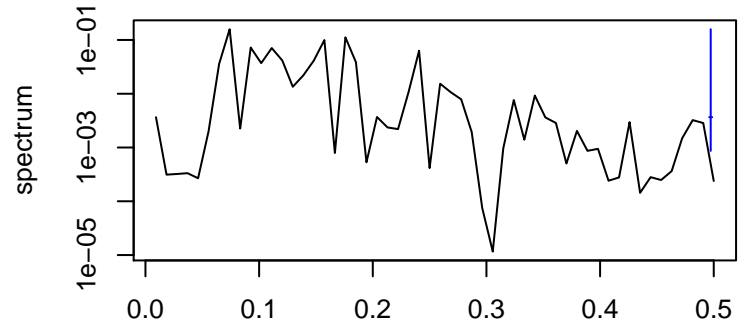

Observed

frequency
bandwidth = 0.00241

Trend

frequency
bandwidth = 0.00267

Seasonal

frequency
bandwidth = 0.00241

Random

frequency
bandwidth = 0.00267