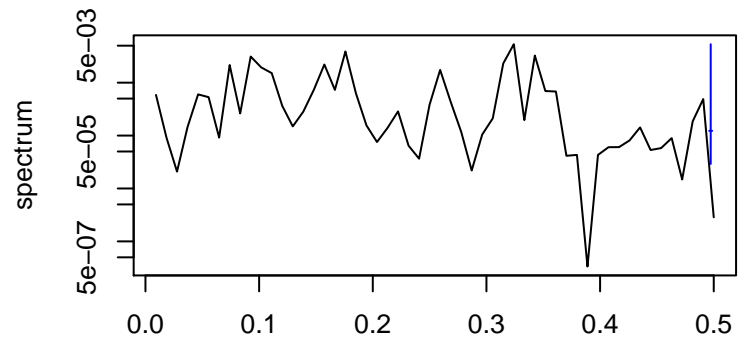

Observed

frequency
bandwidth = 0.00241

Trend

frequency
bandwidth = 0.00267

Seasonal

frequency
bandwidth = 0.00241

Random

frequency
bandwidth = 0.00267