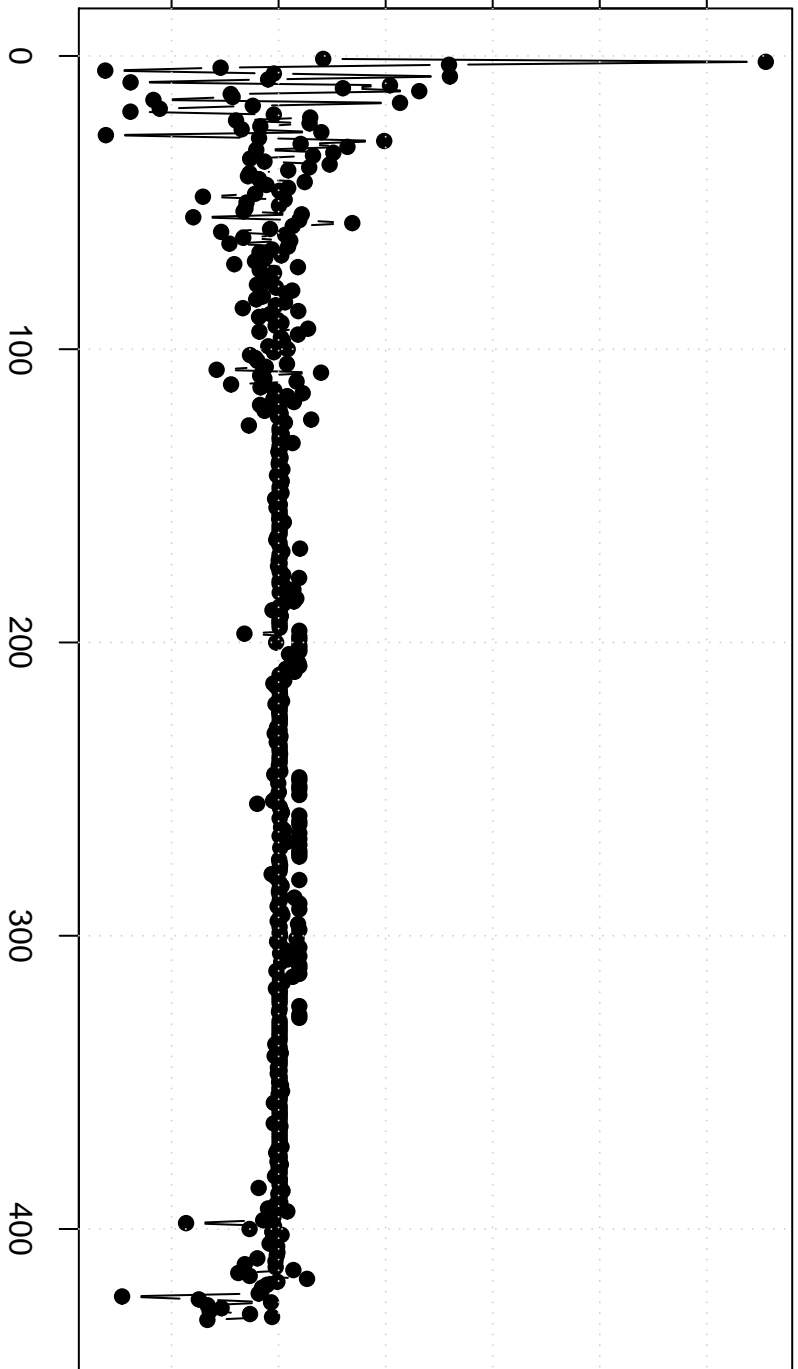

value of Residuals

-500000 0 500000 1500000

time or index

Residuals