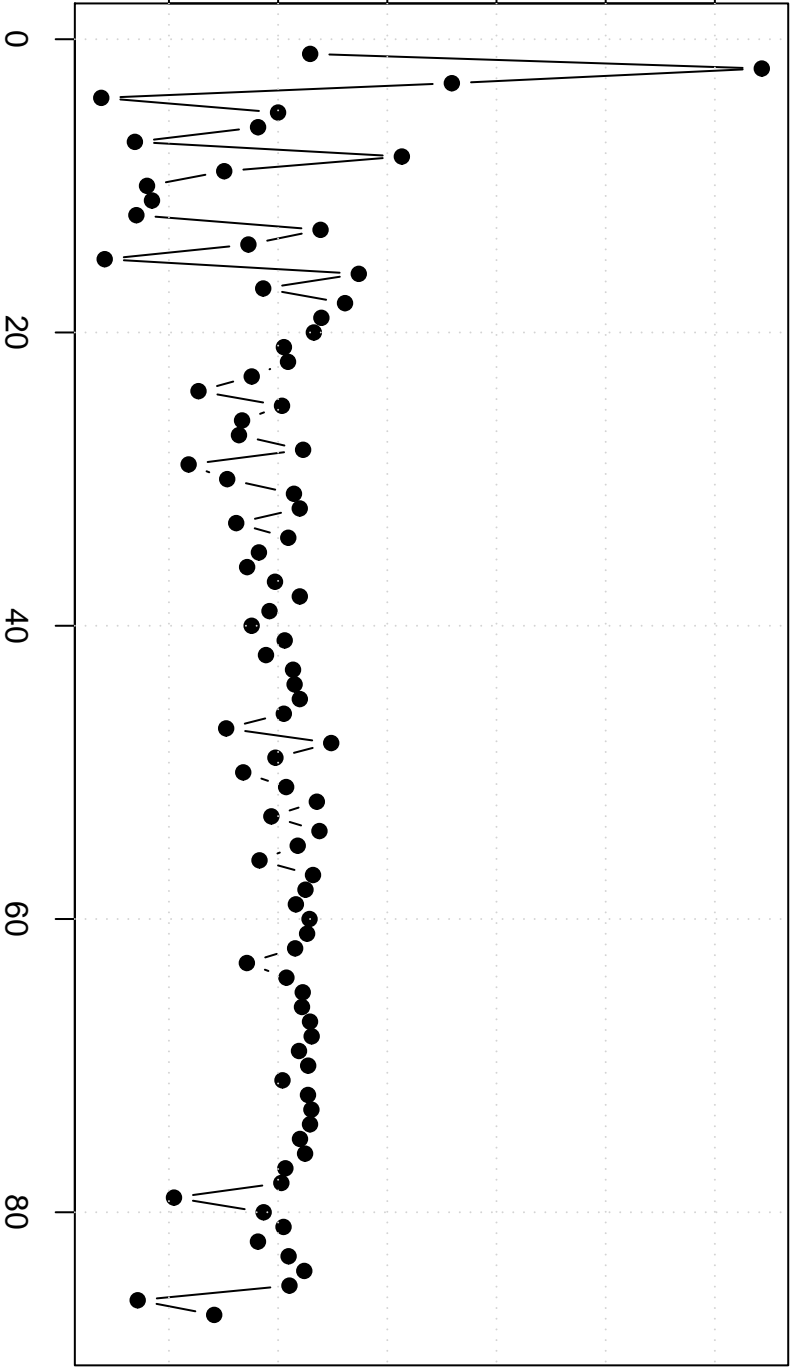

value of Residuals

-500000 0 500000 1500000

time or index

Residuals