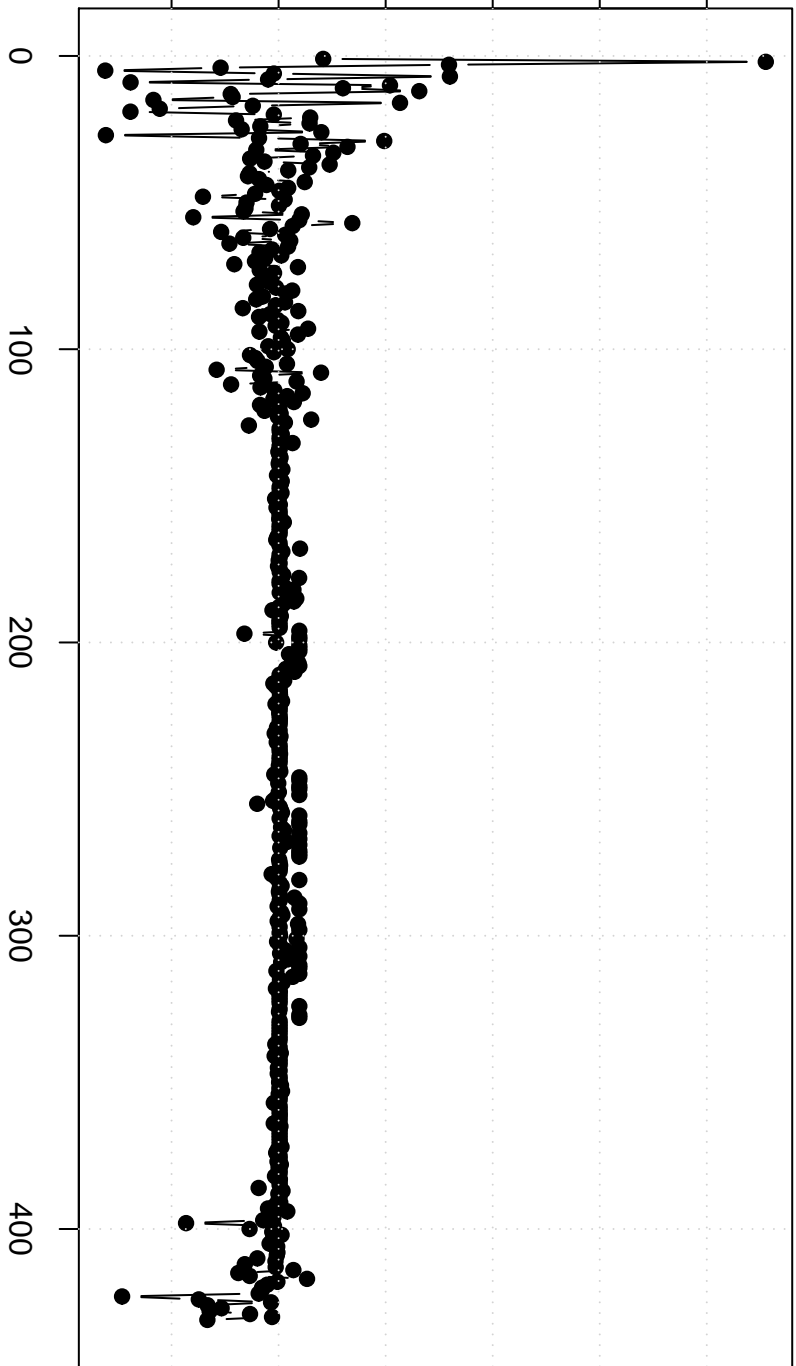

value of Residuals

-500000 0 500000 1500000

time or index

Residuals