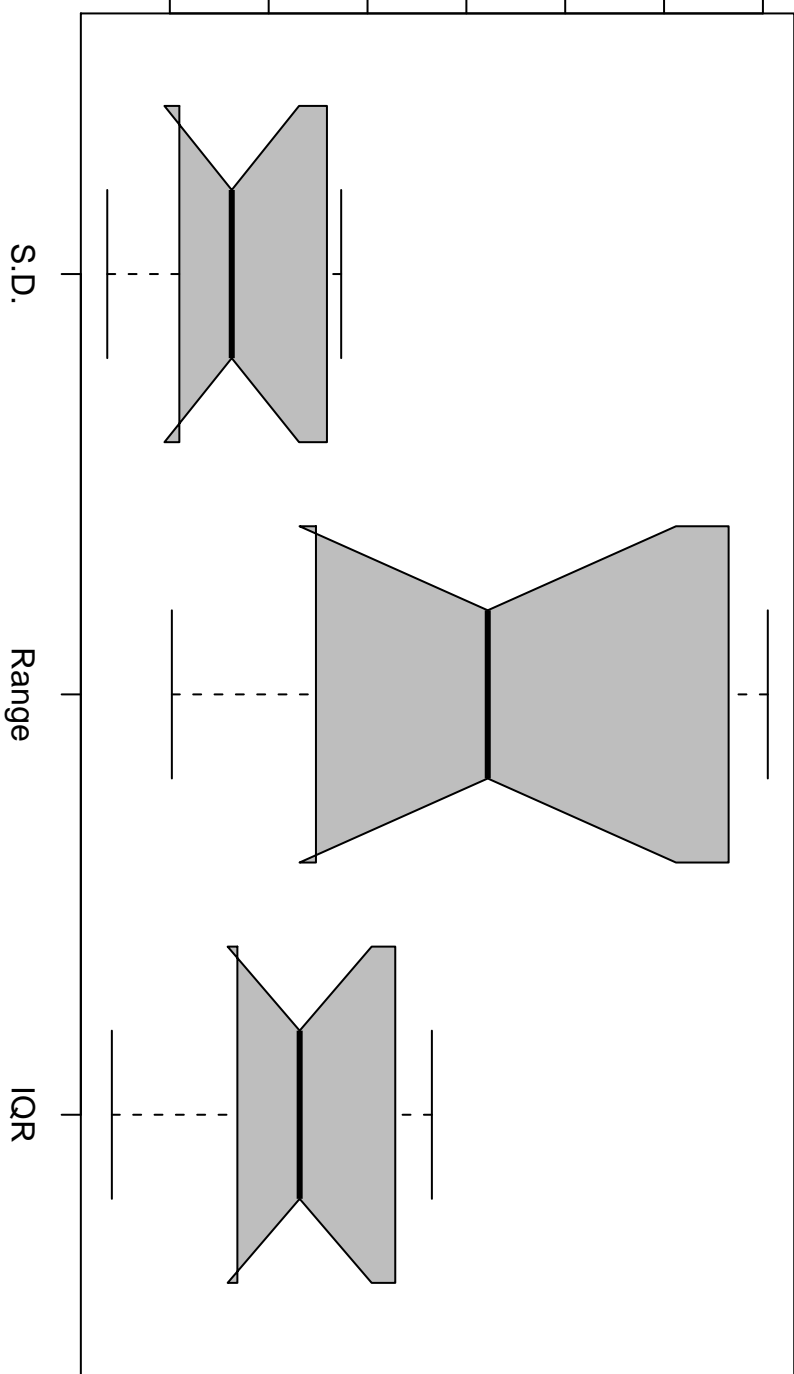

Overall Variability

2000 4000 6000 8000 12000

Notched Box Plots