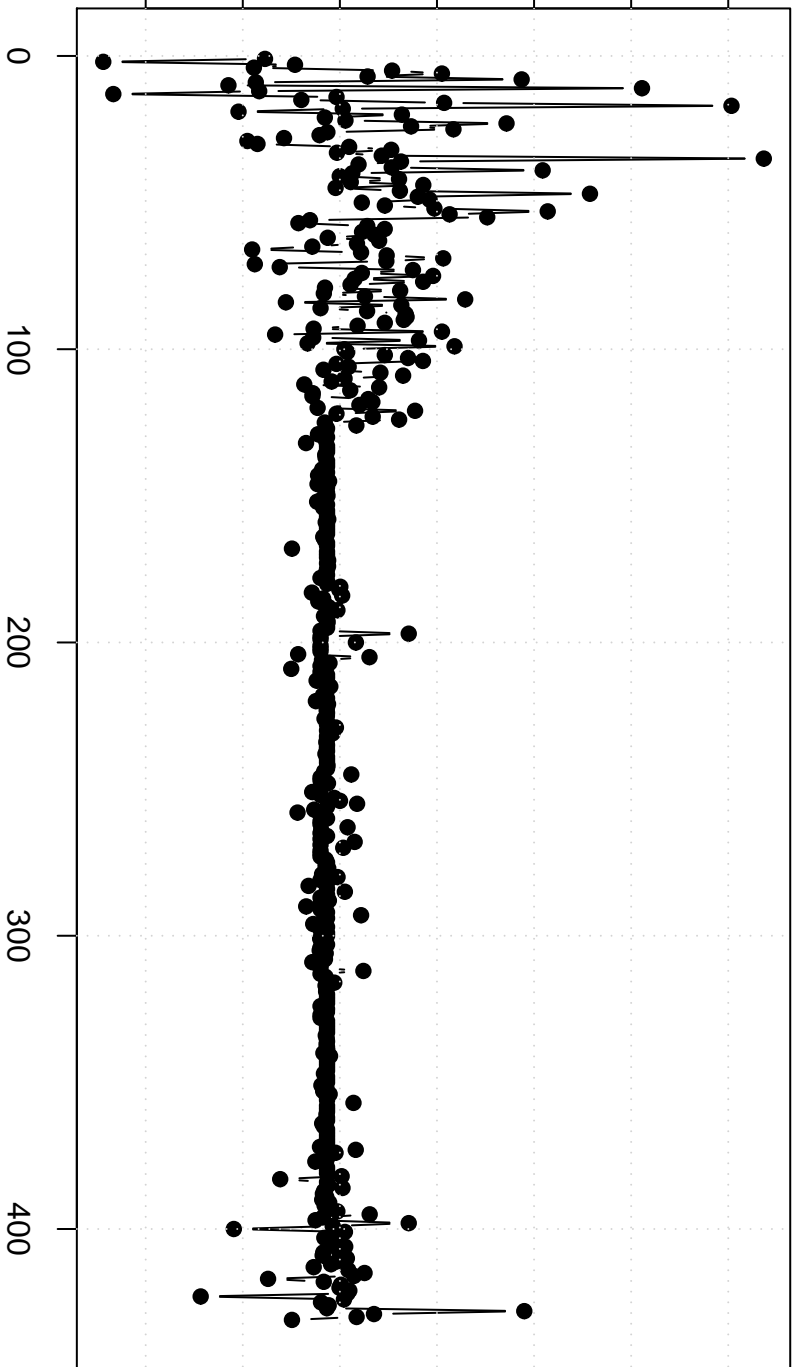

value of Residuals

-100000 0 50000 150000

time or index

Residuals