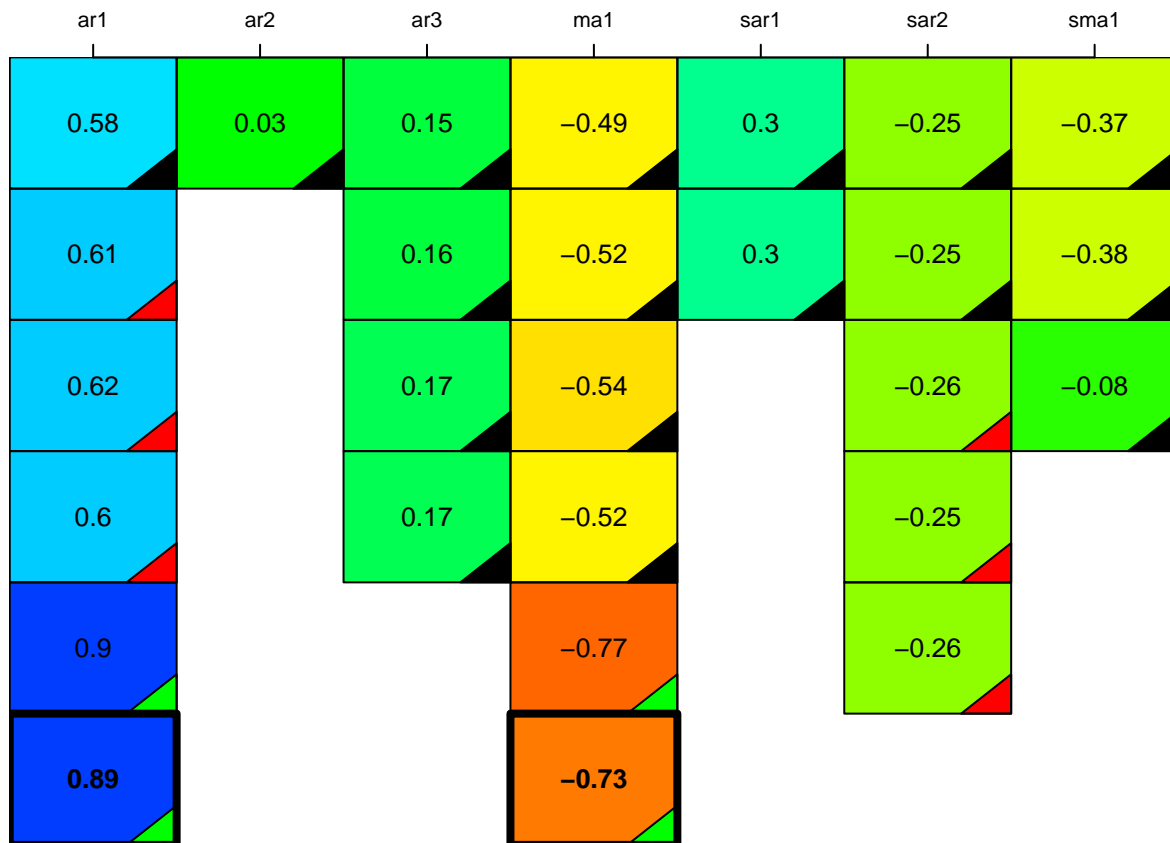

aic

coefficients

p-value