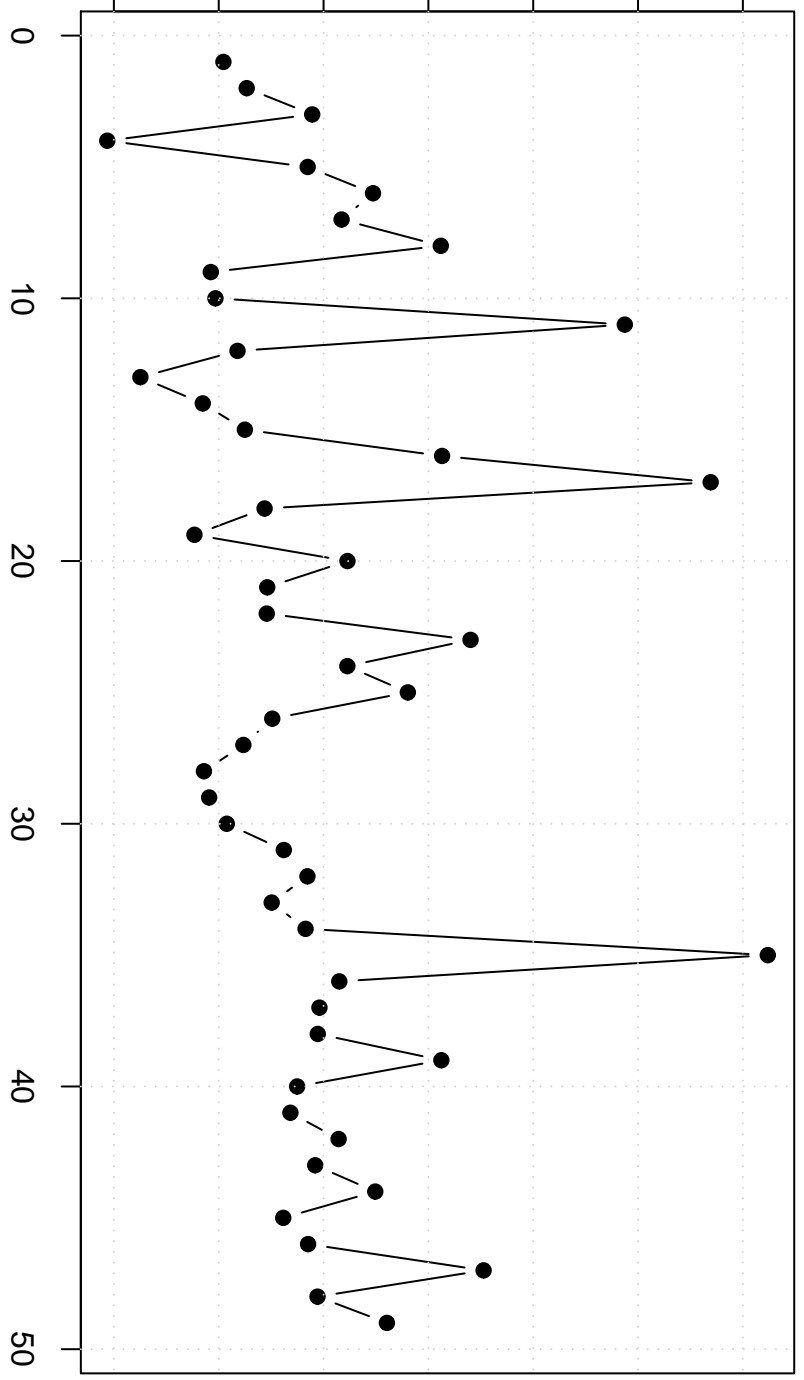

value of Residuals

-100000 0 50000 150000

time or index

Residuals