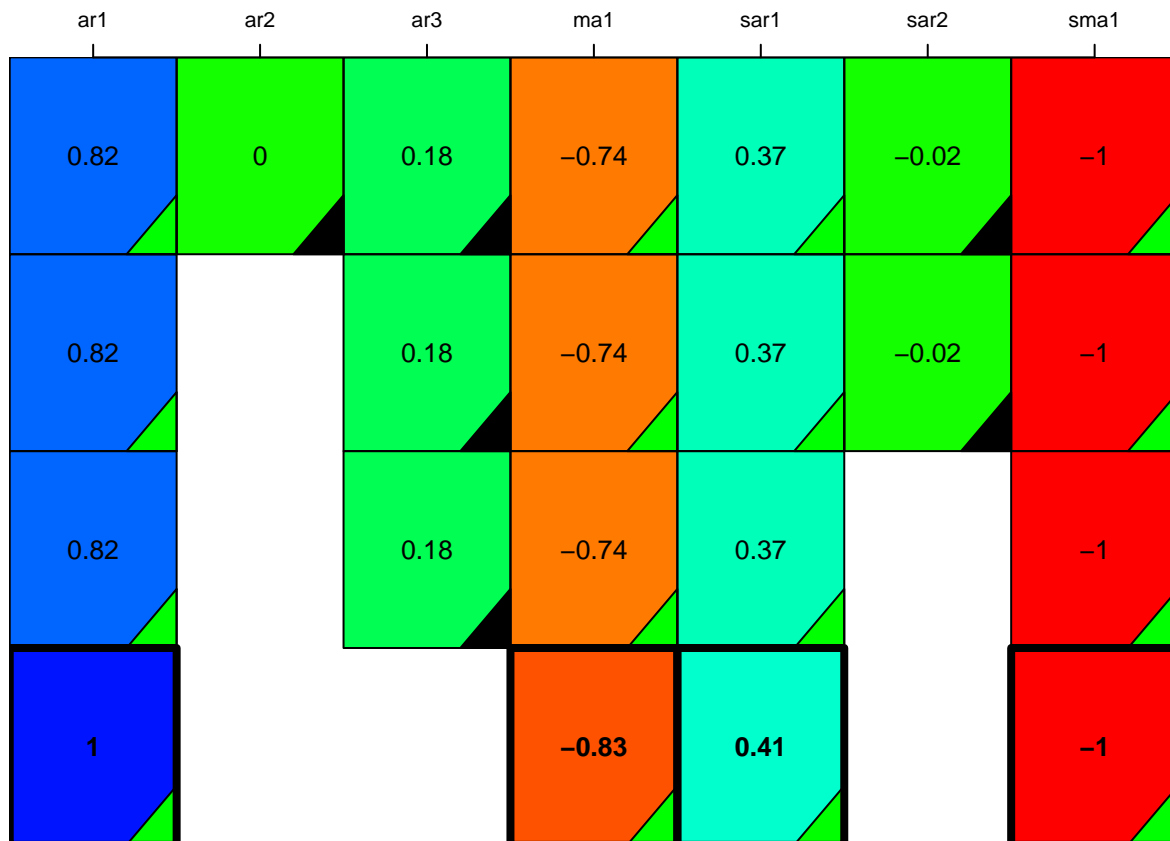

aic

coefficients

p-value