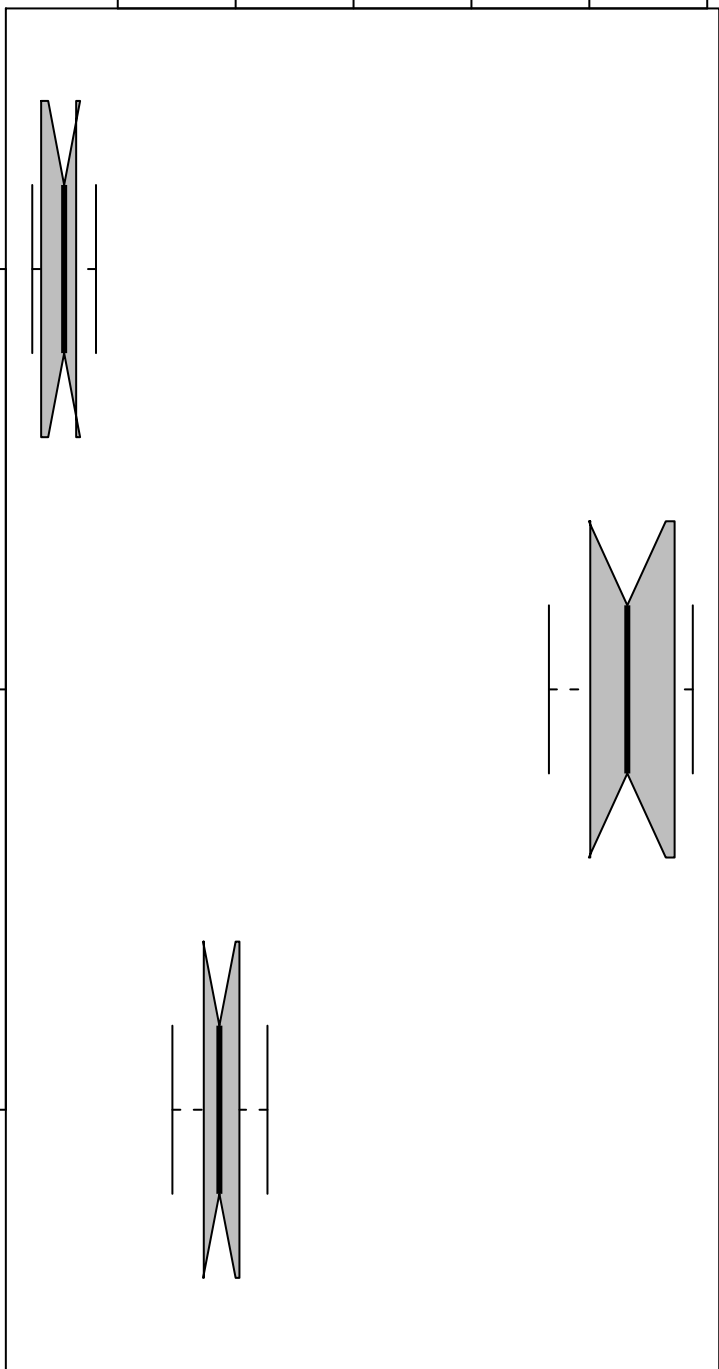

Overall Variability

30000 40000 50000 60000 70000 80000

S.D.

Range

IQR

Notched Box Plots