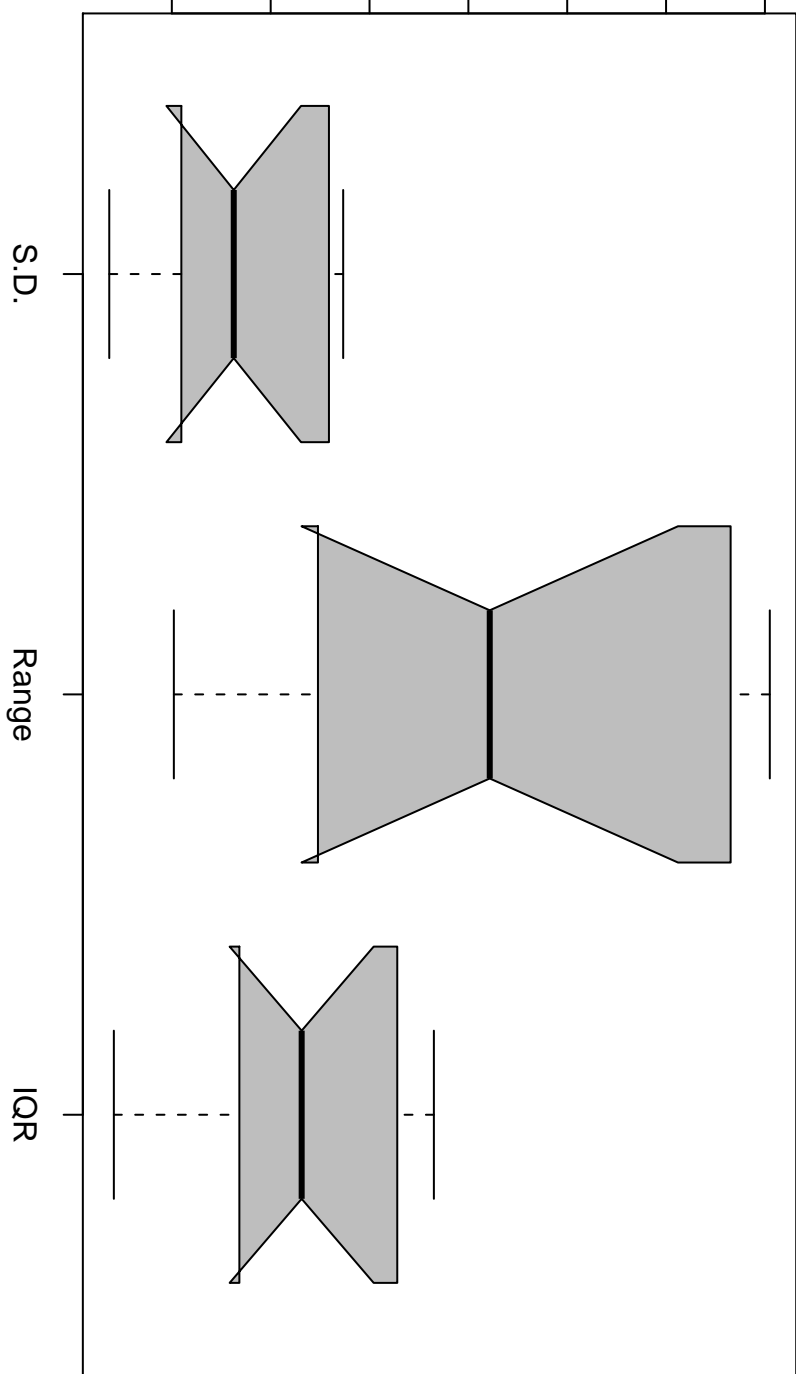

Overall Variability

2000 4000 6000 8000 12000

Notched Box Plots