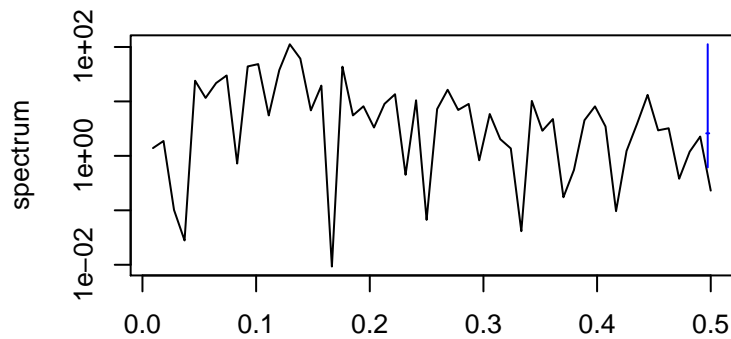

Observed

frequency
bandwidth = 0.00241

Trend

frequency
bandwidth = 0.00267

Seasonal

frequency
bandwidth = 0.00241

Random

frequency
bandwidth = 0.00267