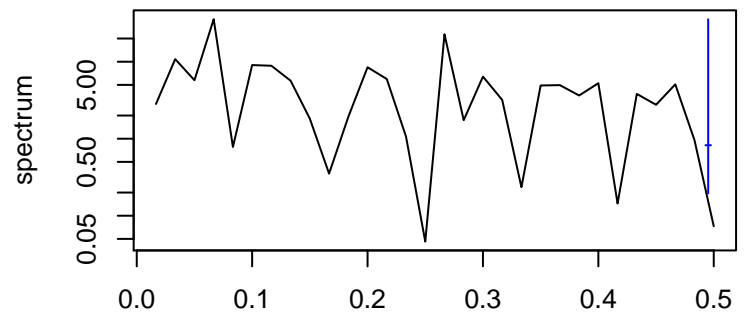

Observed

frequency
bandwidth = 0.00481

Trend

frequency
bandwidth = 0.00481

Seasonal

frequency
bandwidth = 0.00481

Remainder

frequency
bandwidth = 0.00481