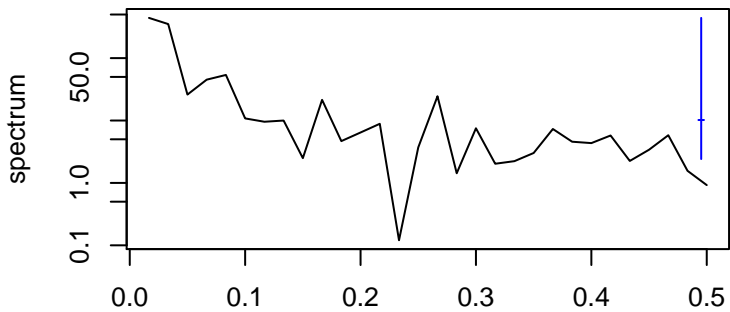

Observed

frequency
bandwidth = 0.00481

Trend

frequency
bandwidth = 0.00481

Seasonal

frequency
bandwidth = 0.00481

Remainder

frequency
bandwidth = 0.00481