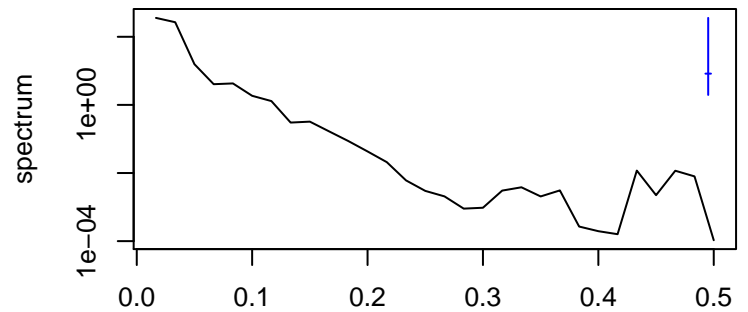

Observed

frequency
bandwidth = 0.00481

Trend

frequency
bandwidth = 0.00481

Seasonal

frequency
bandwidth = 0.00481

Remainder

frequency
bandwidth = 0.00481