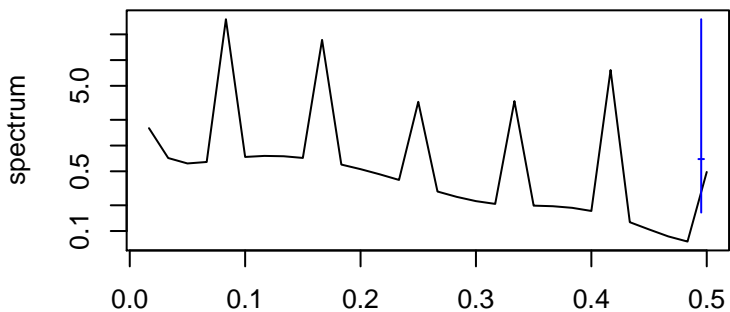

Observed

frequency
bandwidth = 0.00481

Trend

frequency
bandwidth = 0.00481

Seasonal

frequency
bandwidth = 0.00481

Remainder

frequency
bandwidth = 0.00481