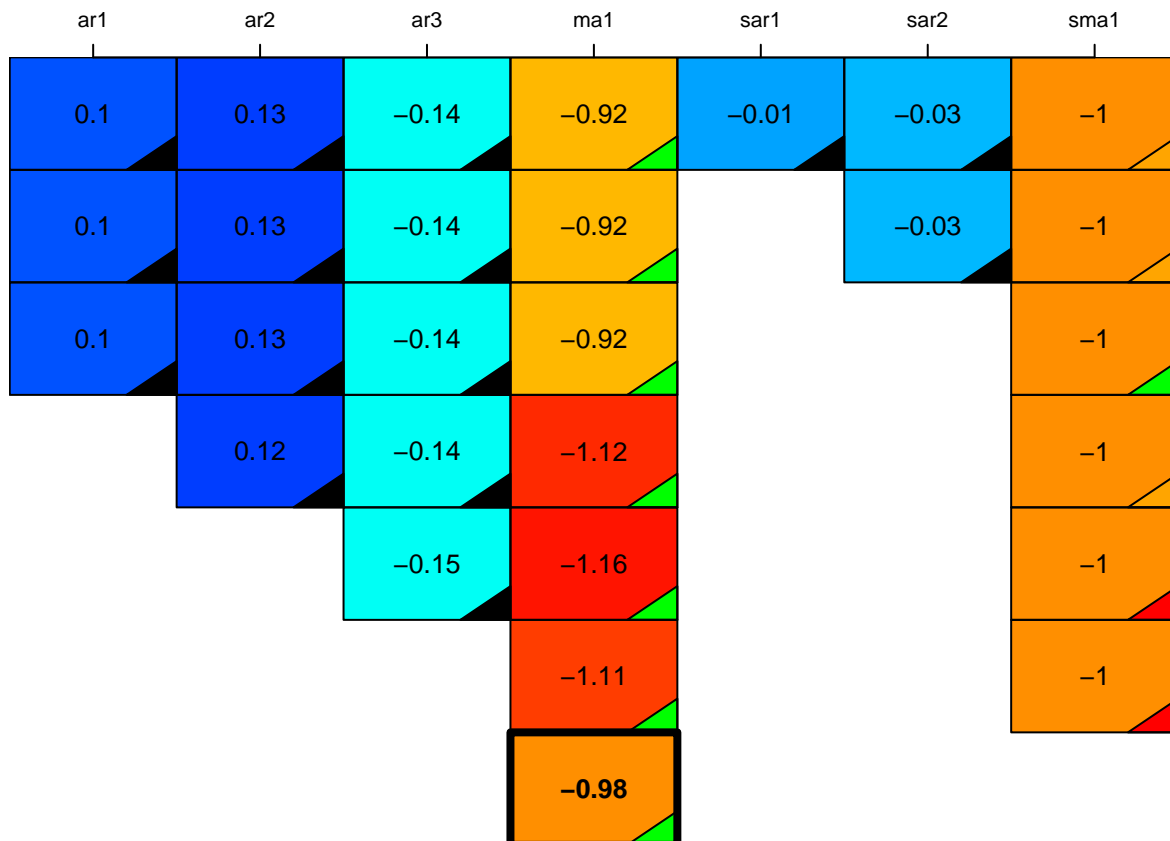

aic

coefficients

p-value