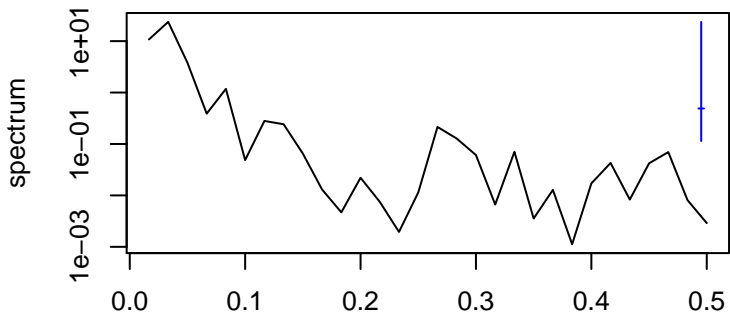

Observed

frequency
bandwidth = 0.00481

Trend

frequency
bandwidth = 0.00481

Seasonal

frequency
bandwidth = 0.00481

Remainder

frequency
bandwidth = 0.00481