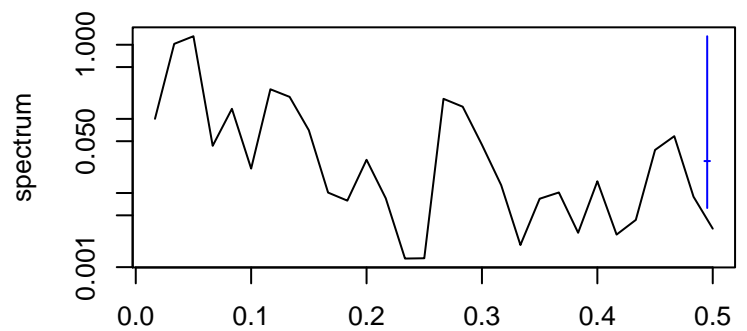

Observed

frequency
bandwidth = 0.00481

Trend

frequency
bandwidth = 0.00481

Seasonal

frequency
bandwidth = 0.00481

Remainder

frequency
bandwidth = 0.00481