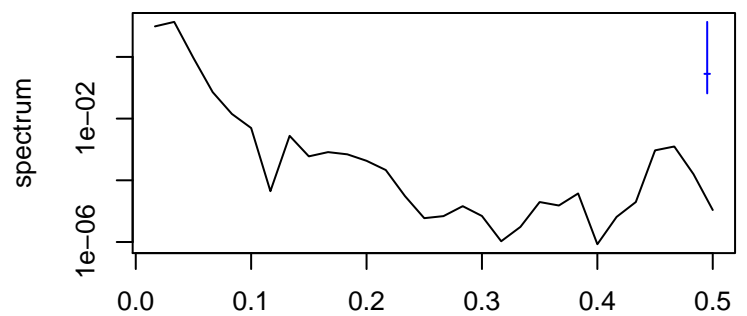

Observed

frequency
bandwidth = 0.00481

Trend

frequency
bandwidth = 0.00481

Seasonal

frequency
bandwidth = 0.00481

Remainder

frequency
bandwidth = 0.00481