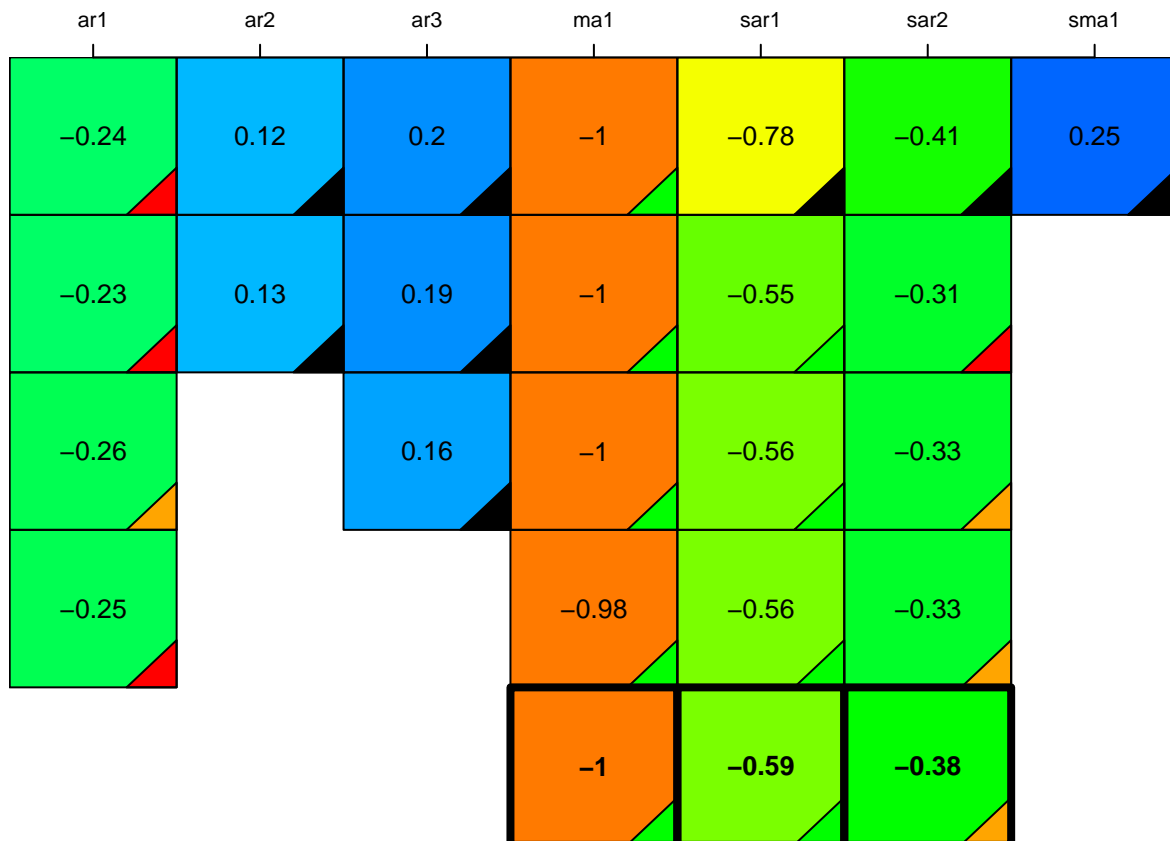

aic

coefficients

p-value