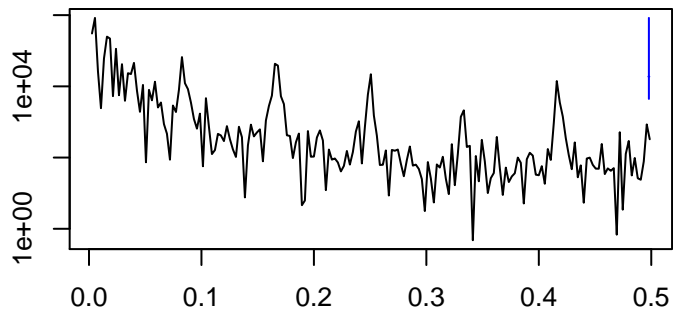

Observed

frequency
bandwidth = 0.00077

Trend

frequency
bandwidth = 0.000802

Seasonal

frequency
bandwidth = 0.00077

Random

frequency
bandwidth = 0.000802