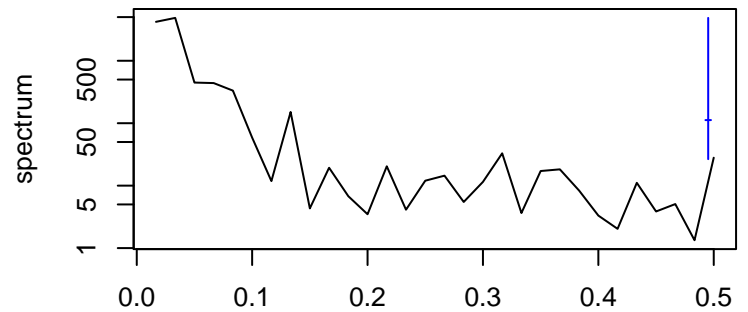

Observed

frequency
bandwidth = 0.00481

Level

frequency
bandwidth = 0.00481

Seasonal

frequency
bandwidth = 0.00481

Standardized Residuals

frequency
bandwidth = 0.00481