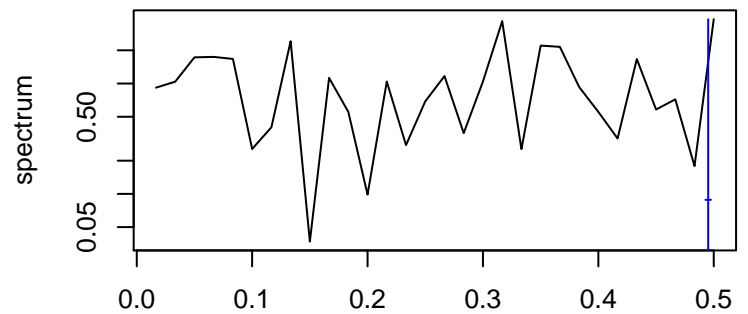

Observed

frequency
bandwidth = 0.00481

Level

frequency
bandwidth = 0.00481

Seasonal

frequency
bandwidth = 0.00481

Standardized Residuals

frequency
bandwidth = 0.00481