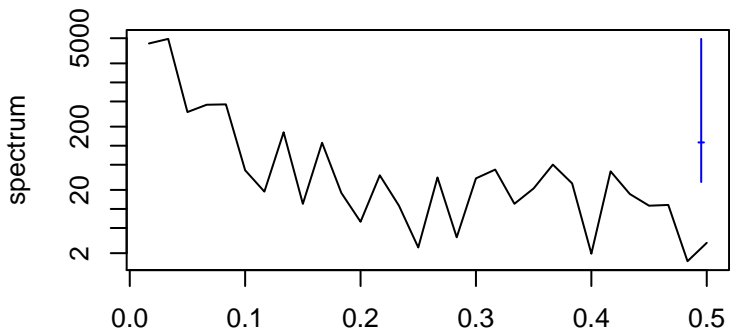

Observed

frequency
bandwidth = 0.00481

Level

frequency
bandwidth = 0.00481

Seasonal

frequency
bandwidth = 0.00481

Standardized Residuals

frequency
bandwidth = 0.00481