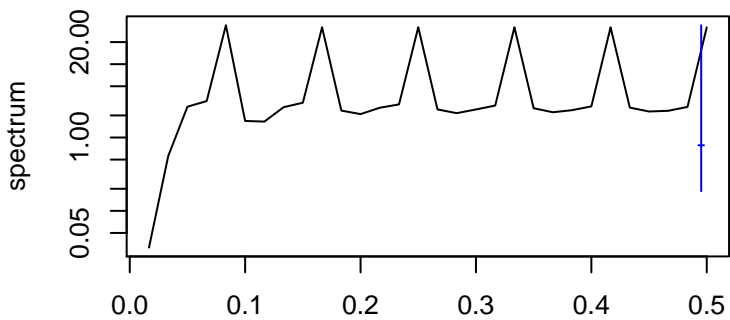

Observed

frequency
bandwidth = 0.00481

Level

frequency
bandwidth = 0.00481

Seasonal

frequency
bandwidth = 0.00481

Standardized Residuals

frequency
bandwidth = 0.00481