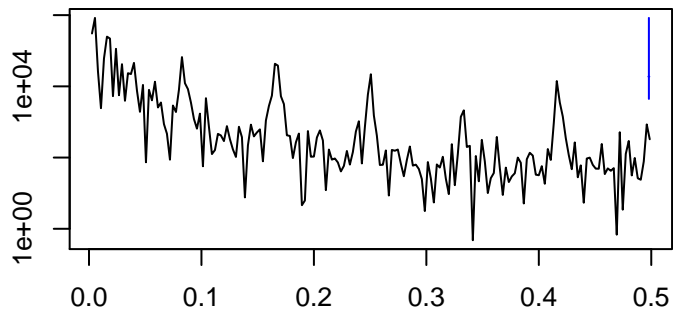

Observed

frequency
bandwidth = 0.00077

Trend

frequency
bandwidth = 0.00077

Seasonal

frequency
bandwidth = 0.00077

Remainder

frequency
bandwidth = 0.00077