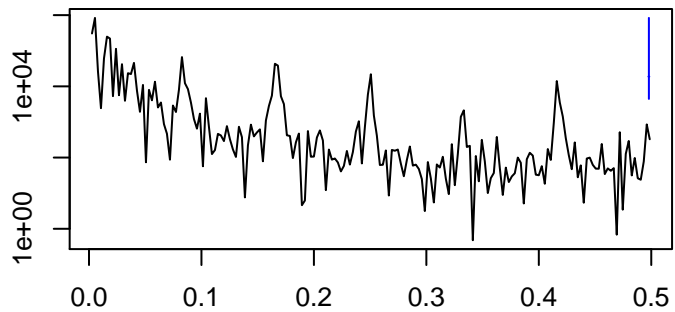

Observed

frequency
bandwidth = 0.00077

Trend

frequency
bandwidth = 0.000802

Seasonal

frequency
bandwidth = 0.00077

Random

frequency
bandwidth = 0.000802