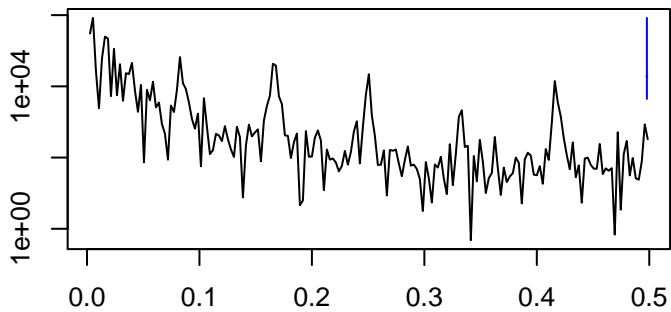

Observed

frequency
bandwidth = 0.00077

Trend

frequency
bandwidth = 0.00077

Seasonal

frequency
bandwidth = 0.00077

Remainder

frequency
bandwidth = 0.00077