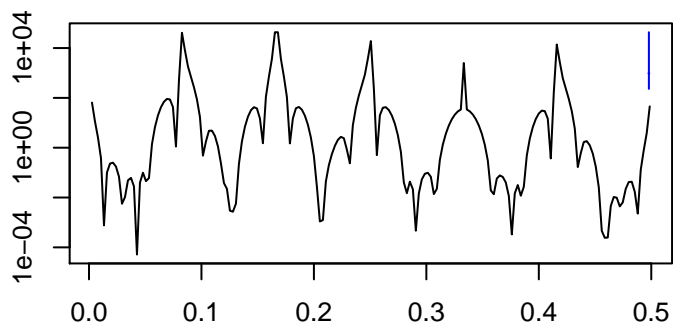

Observed

frequency
bandwidth = 0.00077

Trend

frequency
bandwidth = 0.00077

Seasonal

frequency
bandwidth = 0.00077

Remainder

frequency
bandwidth = 0.00077