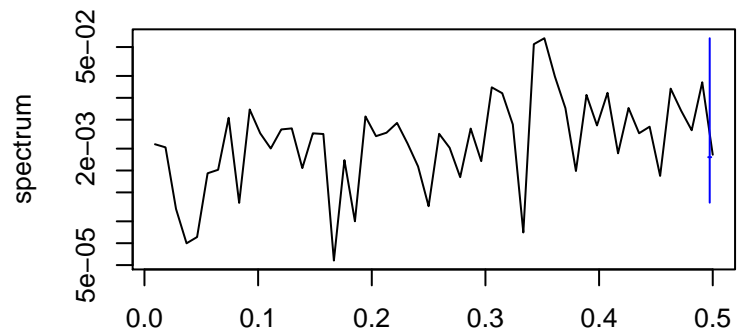

Observed

frequency
bandwidth = 0.00241

Trend

frequency
bandwidth = 0.00267

Seasonal

frequency
bandwidth = 0.00241

Random

frequency
bandwidth = 0.00267