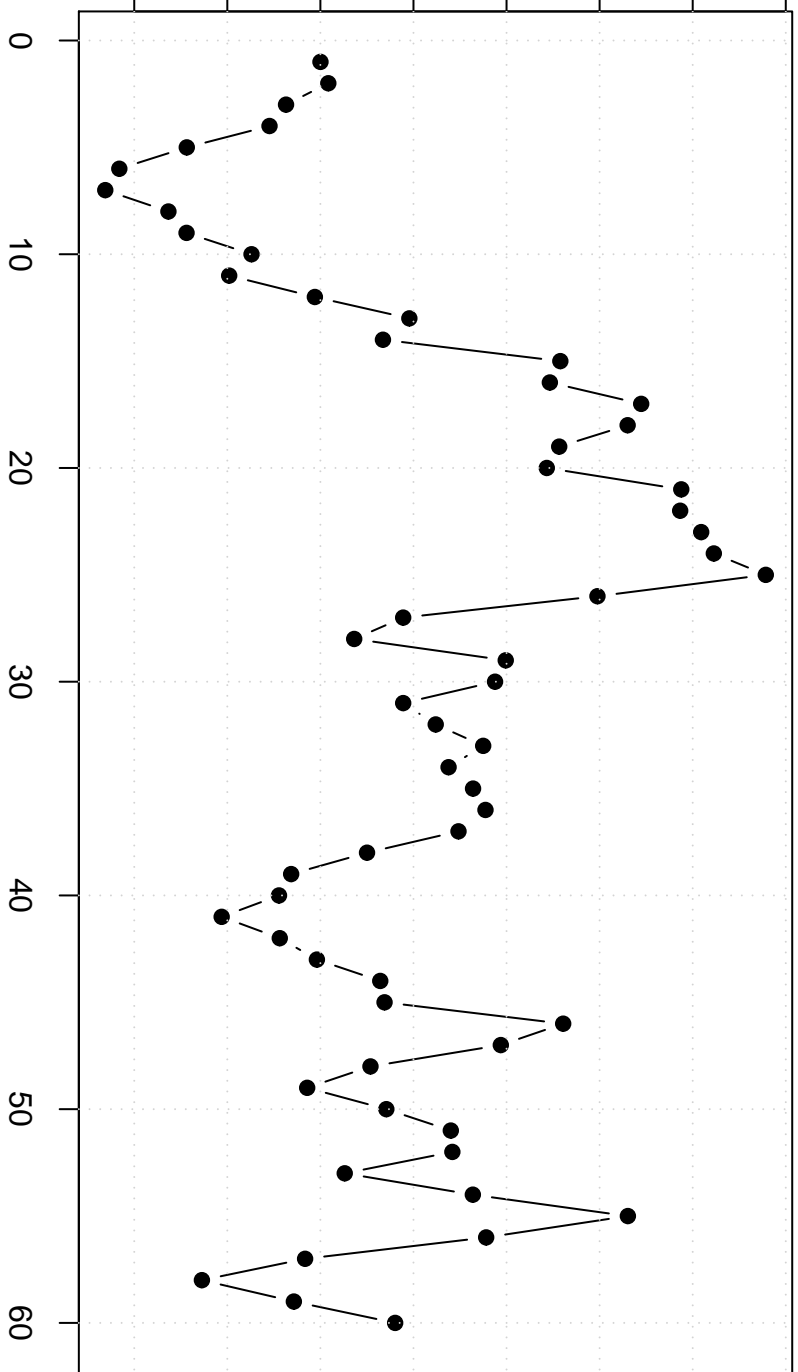

value of Residuals

-30 -20 -10 0 10 20 30 40

time or index

Residuals