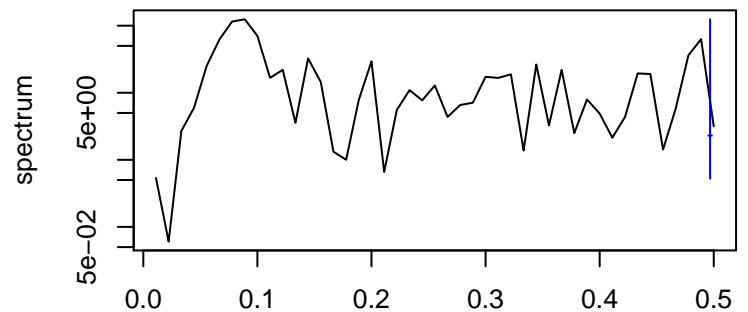

Observed

frequency
bandwidth = 0.00301

Trend

frequency
bandwidth = 0.00321

Seasonal

frequency
bandwidth = 0.00301

Random

frequency
bandwidth = 0.00321