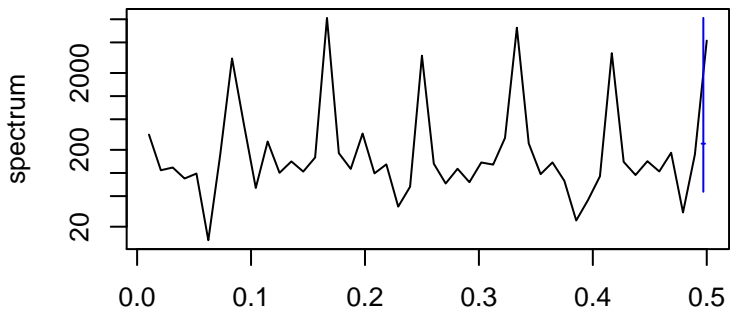

Observed

frequency
bandwidth = 0.00301

Trend

frequency
bandwidth = 0.00321

Seasonal

frequency
bandwidth = 0.00301

Random

frequency
bandwidth = 0.00321