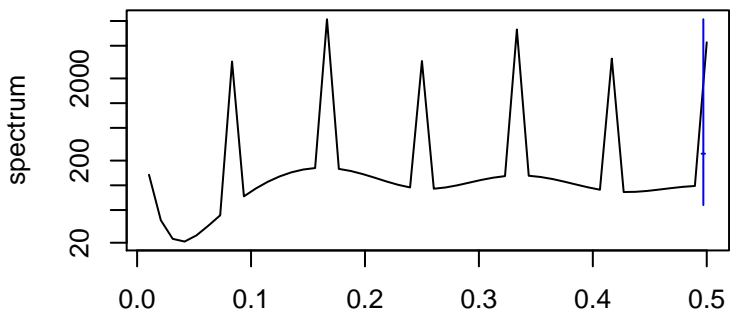

Observed

frequency
bandwidth = 0.00301

Trend

frequency
bandwidth = 0.00321

Seasonal

frequency
bandwidth = 0.00301

Random

frequency
bandwidth = 0.00321