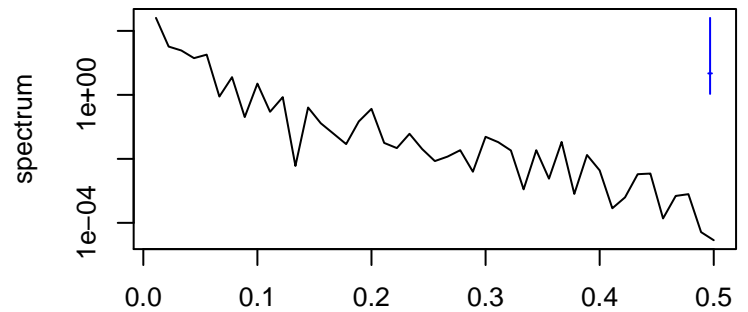

Observed

frequency
bandwidth = 0.00301

Trend

frequency
bandwidth = 0.00321

Seasonal

frequency
bandwidth = 0.00301

Random

frequency
bandwidth = 0.00321