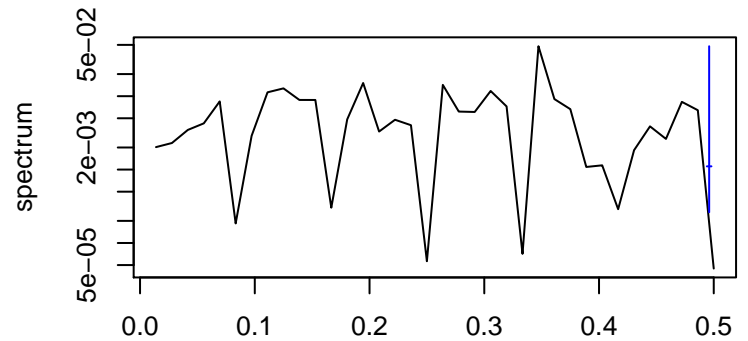

Observed

frequency
bandwidth = 0.00321

Trend

frequency
bandwidth = 0.00401

Seasonal

frequency
bandwidth = 0.00321

Random

frequency
bandwidth = 0.00401