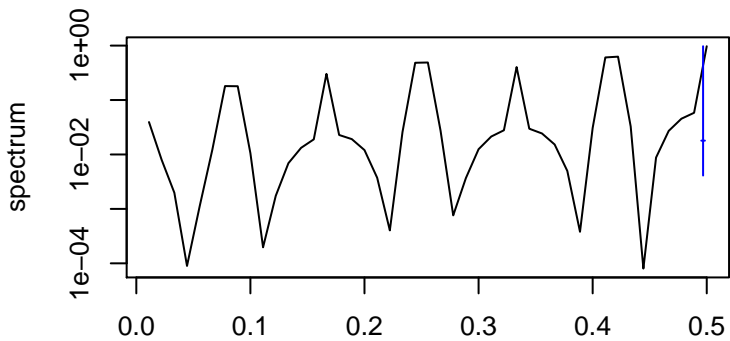

Observed

frequency
bandwidth = 0.00321

Trend

frequency
bandwidth = 0.00401

Seasonal

frequency
bandwidth = 0.00321

Random

frequency
bandwidth = 0.00401