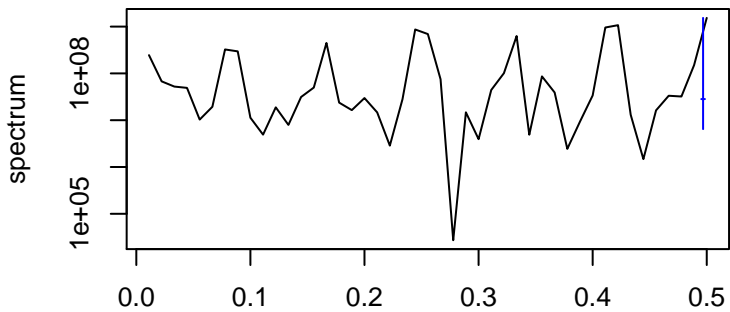

Observed

frequency
bandwidth = 0.00321

Trend

frequency
bandwidth = 0.00401

Seasonal

frequency
bandwidth = 0.00321

Random

frequency
bandwidth = 0.00401