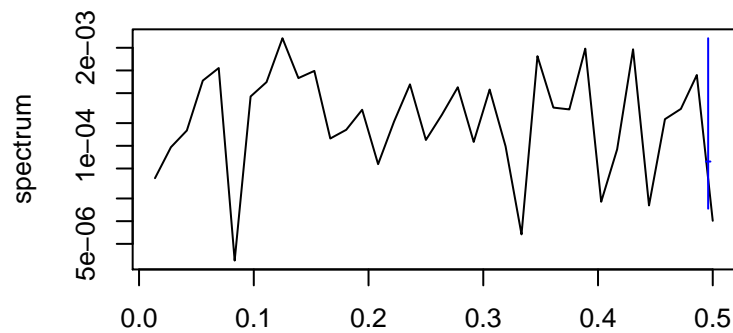

Observed

frequency
bandwidth = 0.00321

Trend

frequency
bandwidth = 0.00401

Seasonal

frequency
bandwidth = 0.00321

Random

frequency
bandwidth = 0.00401