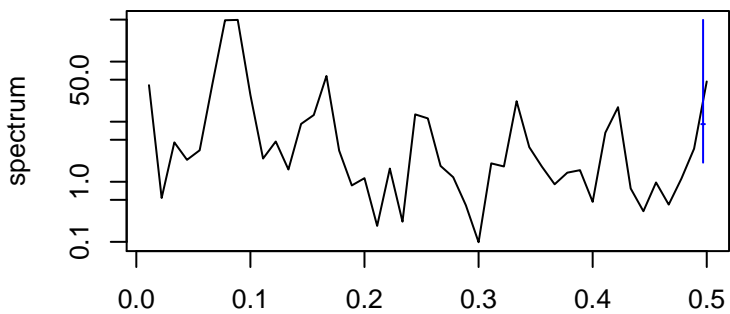

Observed

frequency
bandwidth = 0.00321

Trend

frequency
bandwidth = 0.00401

Seasonal

frequency
bandwidth = 0.00321

Random

frequency
bandwidth = 0.00401