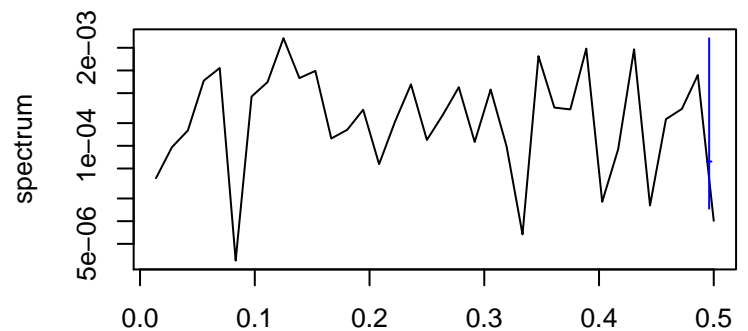

Observed

frequency
bandwidth = 0.00321

Trend

frequency
bandwidth = 0.00401

Seasonal

frequency
bandwidth = 0.00321

Random

frequency
bandwidth = 0.00401