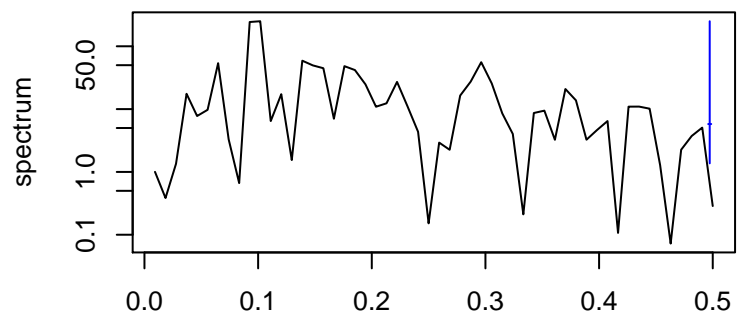

Observed

frequency
bandwidth = 0.00241

Trend

frequency
bandwidth = 0.00267

Seasonal

frequency
bandwidth = 0.00241

Random

frequency
bandwidth = 0.00267