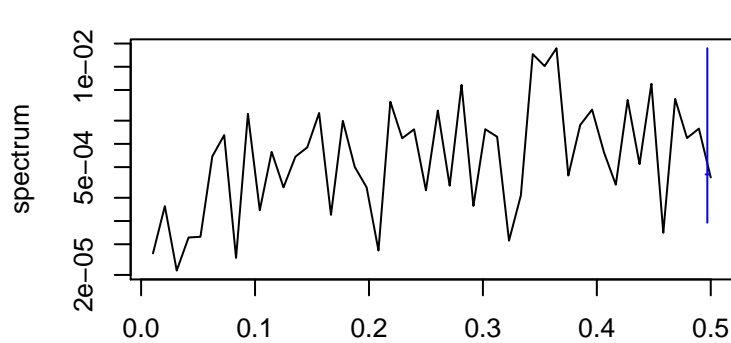

Observed

frequency
bandwidth = 0.00267

Trend

frequency
bandwidth = 0.00301

Seasonal

frequency
bandwidth = 0.00267

Random

frequency
bandwidth = 0.00301