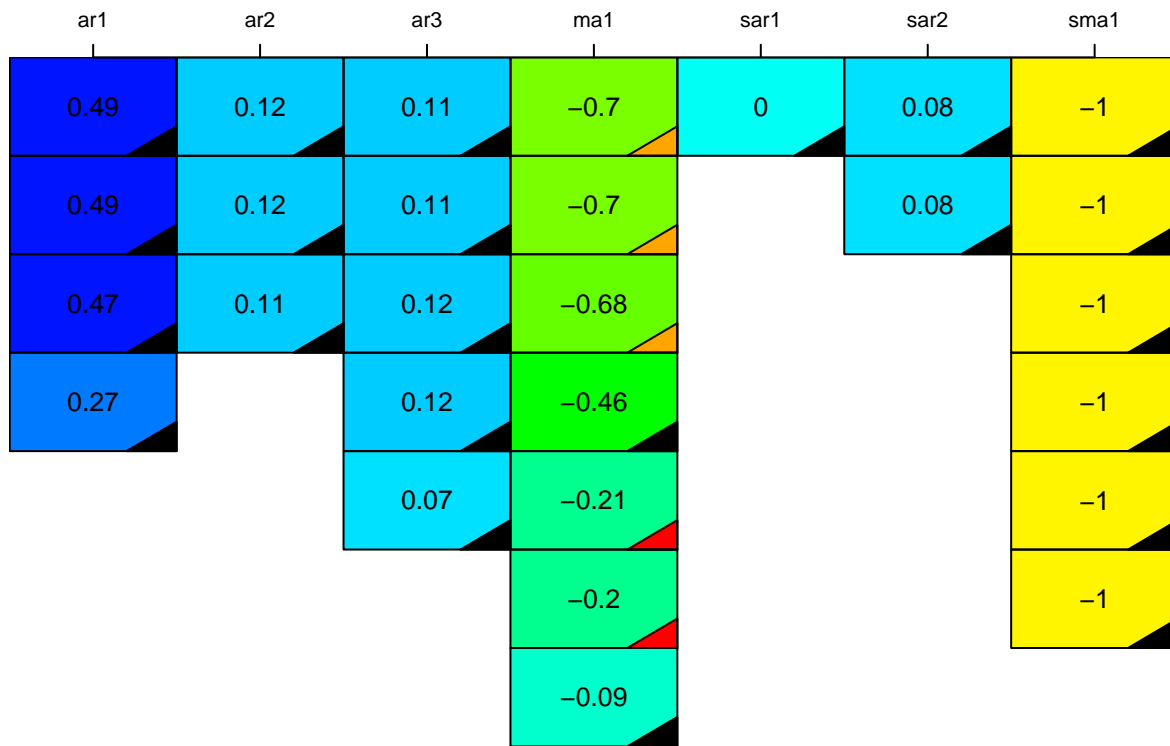

aic

coefficients

p-value