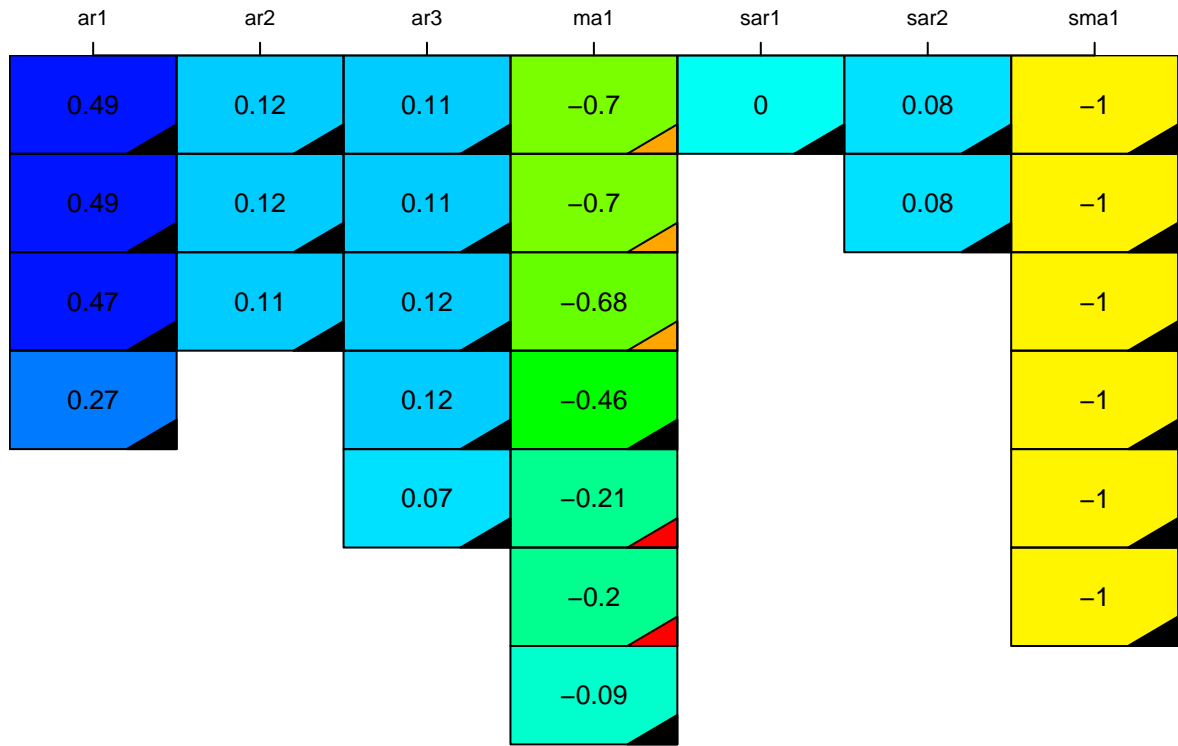

aic

coefficients

p-value