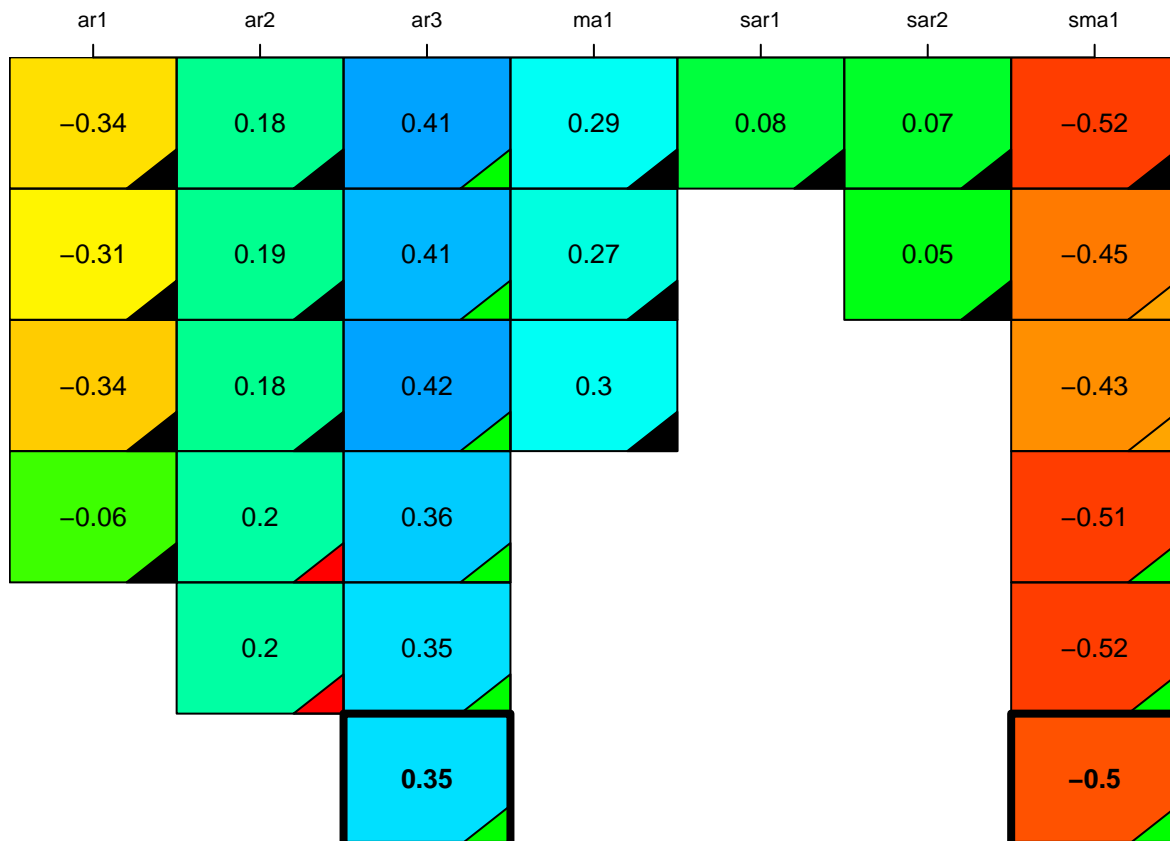

aic

coefficients

p-value