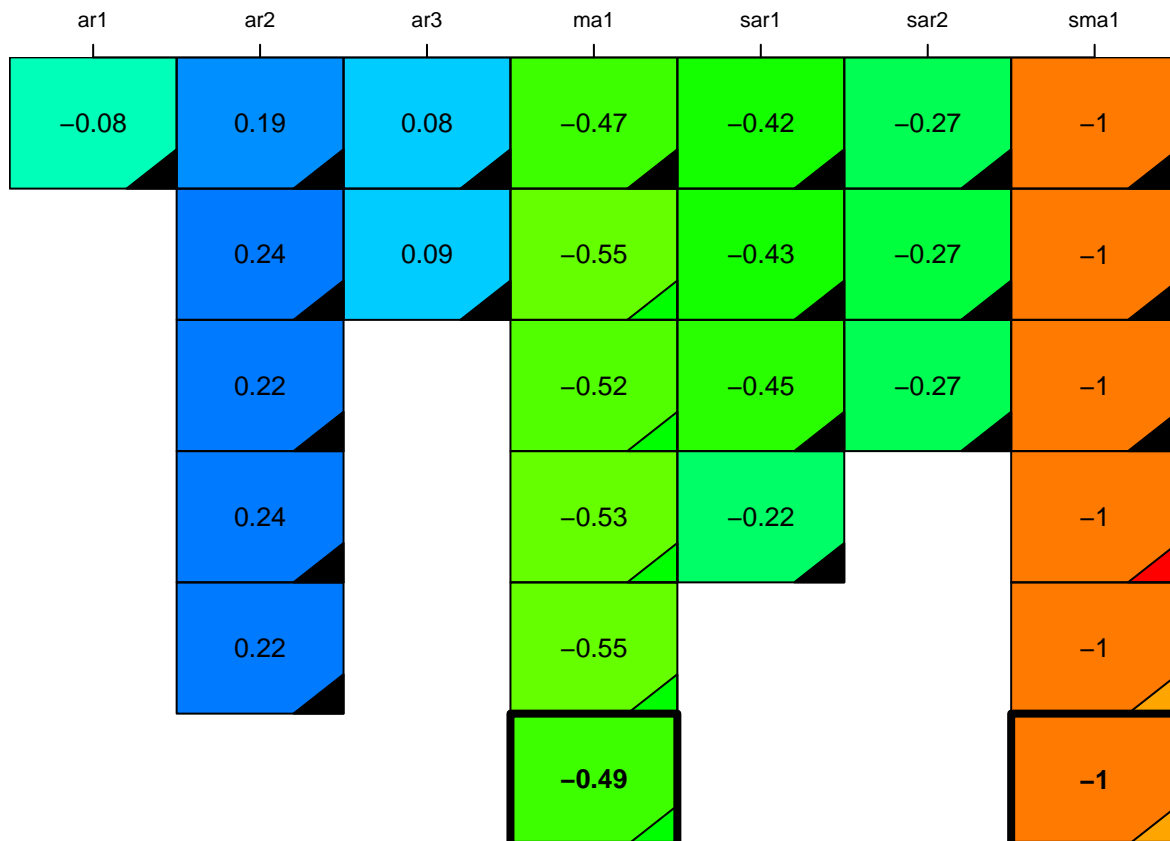

aic

coefficients

p-value