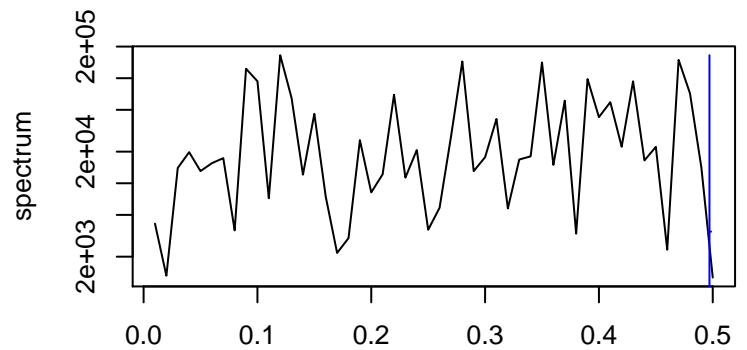

Observed

frequency
bandwidth = 0.00241

Trend

frequency
bandwidth = 0.00289

Seasonal

frequency
bandwidth = 0.00267

Random

frequency
bandwidth = 0.00289