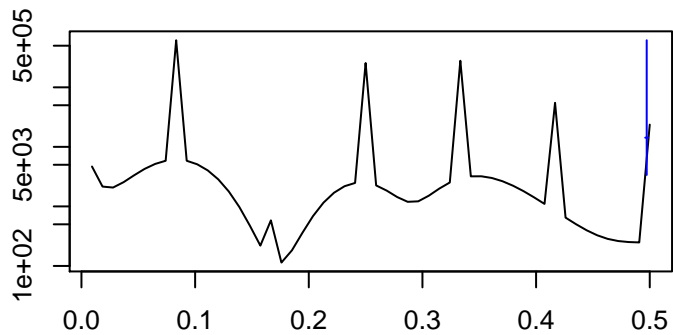

Observed

frequency
bandwidth = 0.00241

Trend

frequency
bandwidth = 0.00289

Seasonal

frequency
bandwidth = 0.00267

Random

frequency
bandwidth = 0.00289