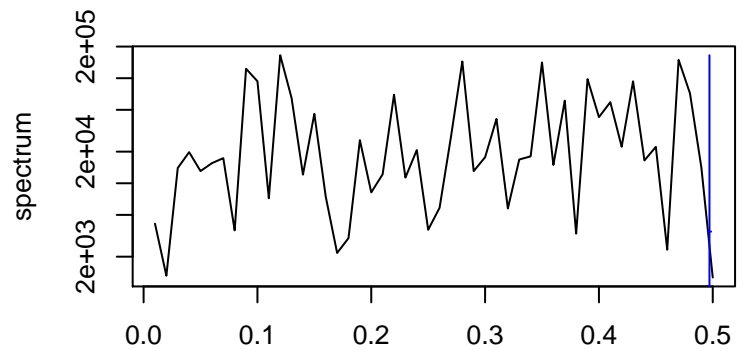

Observed

frequency
bandwidth = 0.00241

Trend

frequency
bandwidth = 0.00289

Seasonal

frequency
bandwidth = 0.00267

Random

frequency
bandwidth = 0.00289