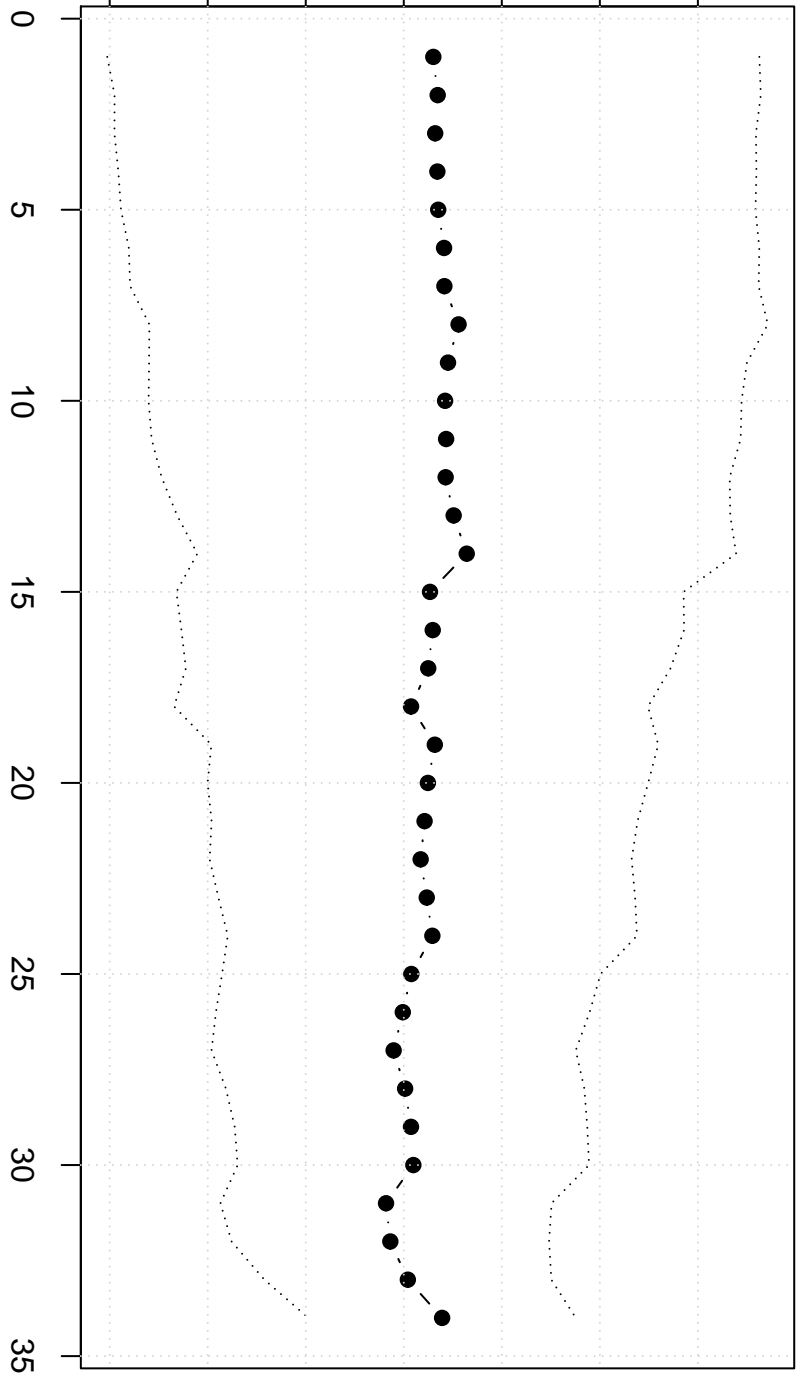

Winsorized Mean(j/n)

16400000 16800000 17200000 17600000

Robustness of Central Tendency