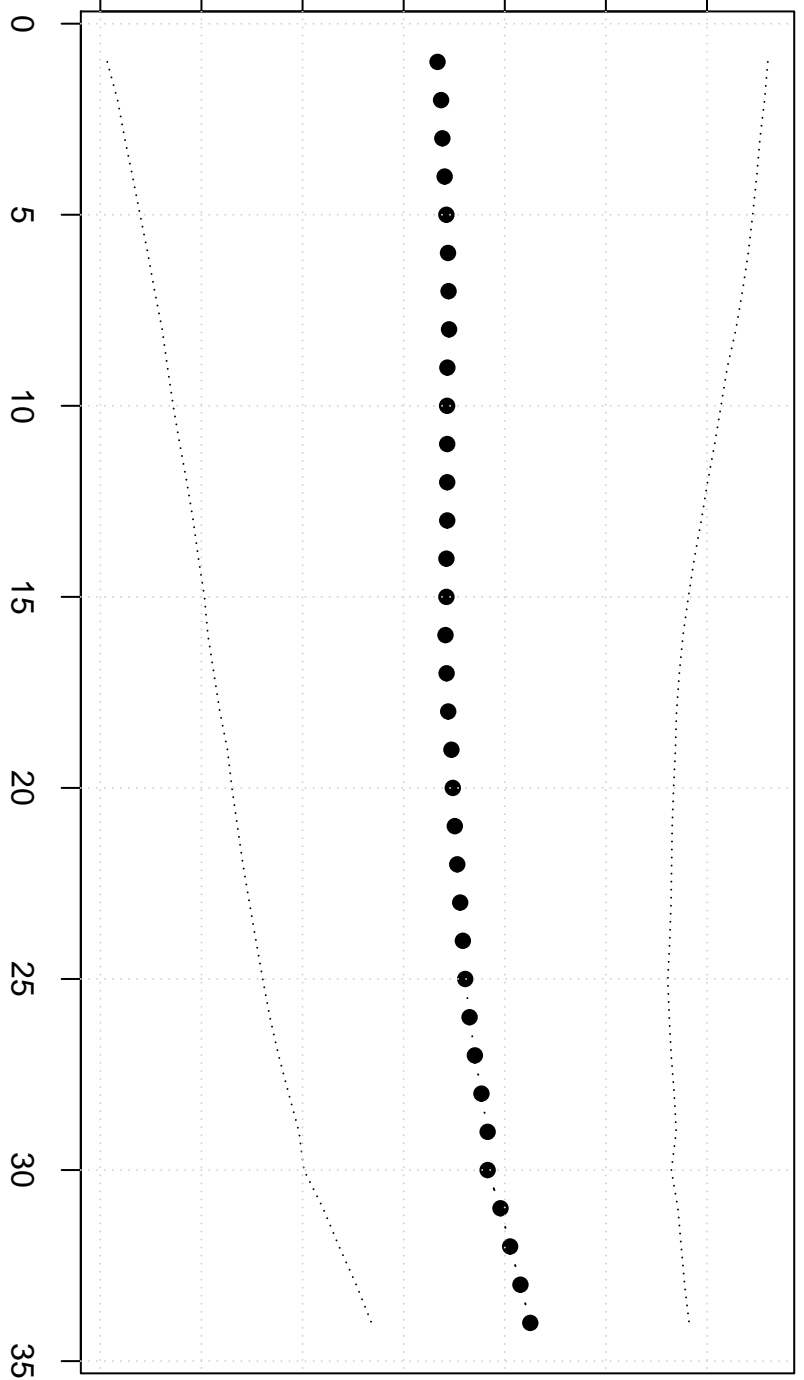

Trimmed Mean(j/n)

16400000 16800000 17200000 17600000

Robustness of Central Tendency