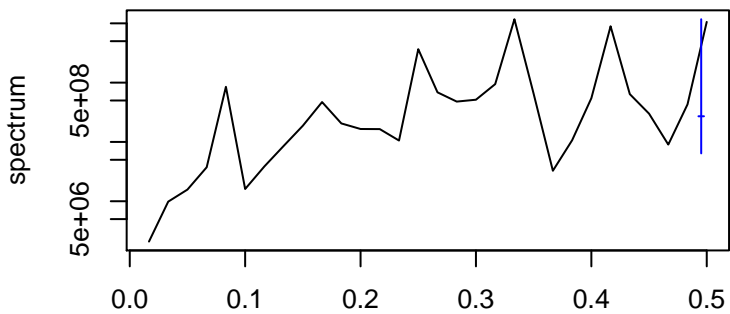

Observed

frequency
bandwidth = 0.00481

Level

frequency
bandwidth = 0.00481

Seasonal

frequency
bandwidth = 0.00481

Standardized Residuals

frequency
bandwidth = 0.00481