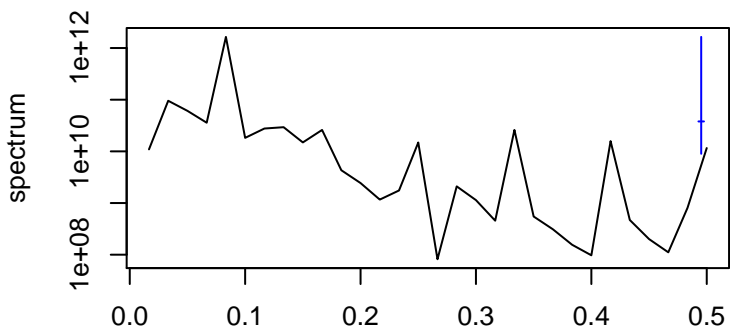

Observed

frequency
bandwidth = 0.00481

Level

frequency
bandwidth = 0.00481

Seasonal

frequency
bandwidth = 0.00481

Standardized Residuals

frequency
bandwidth = 0.00481