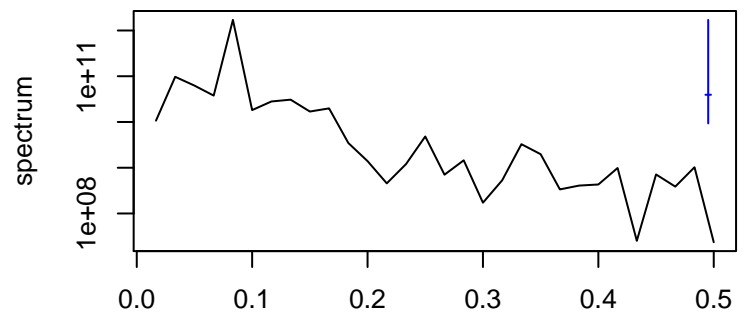

Observed

frequency
bandwidth = 0.00481

Level

frequency
bandwidth = 0.00481

Seasonal

frequency
bandwidth = 0.00481

Standardized Residuals

frequency
bandwidth = 0.00481