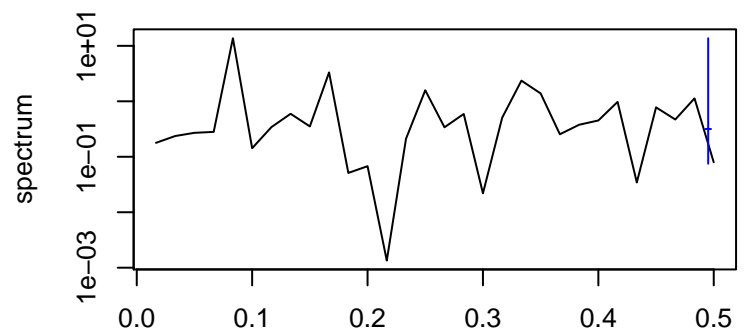

Observed

frequency
bandwidth = 0.00481

Level

frequency
bandwidth = 0.00481

Seasonal

frequency
bandwidth = 0.00481

Standardized Residuals

frequency
bandwidth = 0.00481