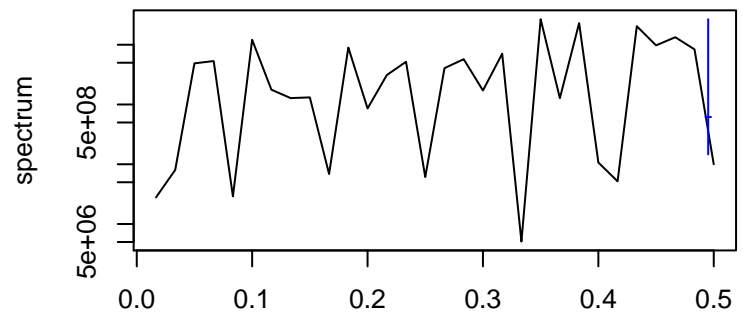

Observed

frequency
bandwidth = 0.00401

Trend

frequency
bandwidth = 0.00481

Seasonal

frequency
bandwidth = 0.00401

Random

frequency
bandwidth = 0.00481