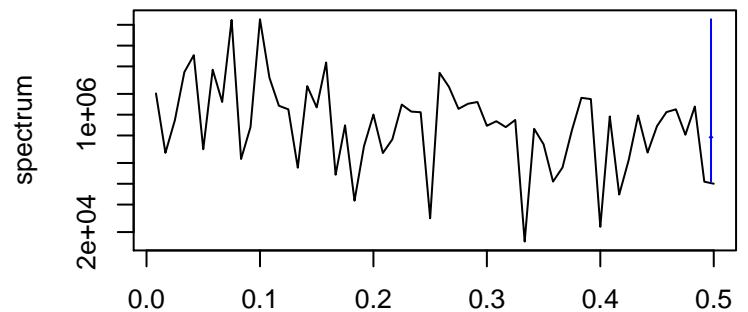

Observed

frequency
bandwidth = 0.00214

Trend

frequency
bandwidth = 0.00241

Seasonal

frequency
bandwidth = 0.00241

Random

frequency
bandwidth = 0.00241