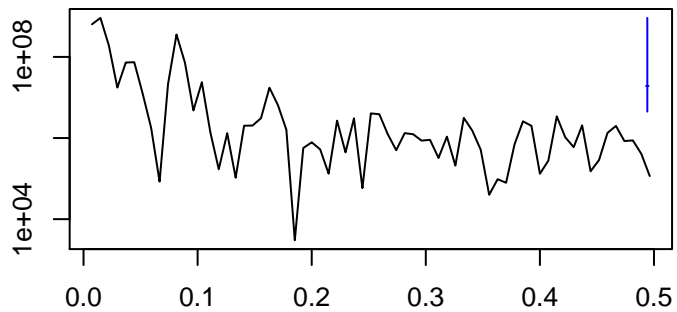

Observed

frequency
bandwidth = 0.00214

Trend

frequency
bandwidth = 0.00241

Seasonal

frequency
bandwidth = 0.00241

Random

frequency
bandwidth = 0.00241