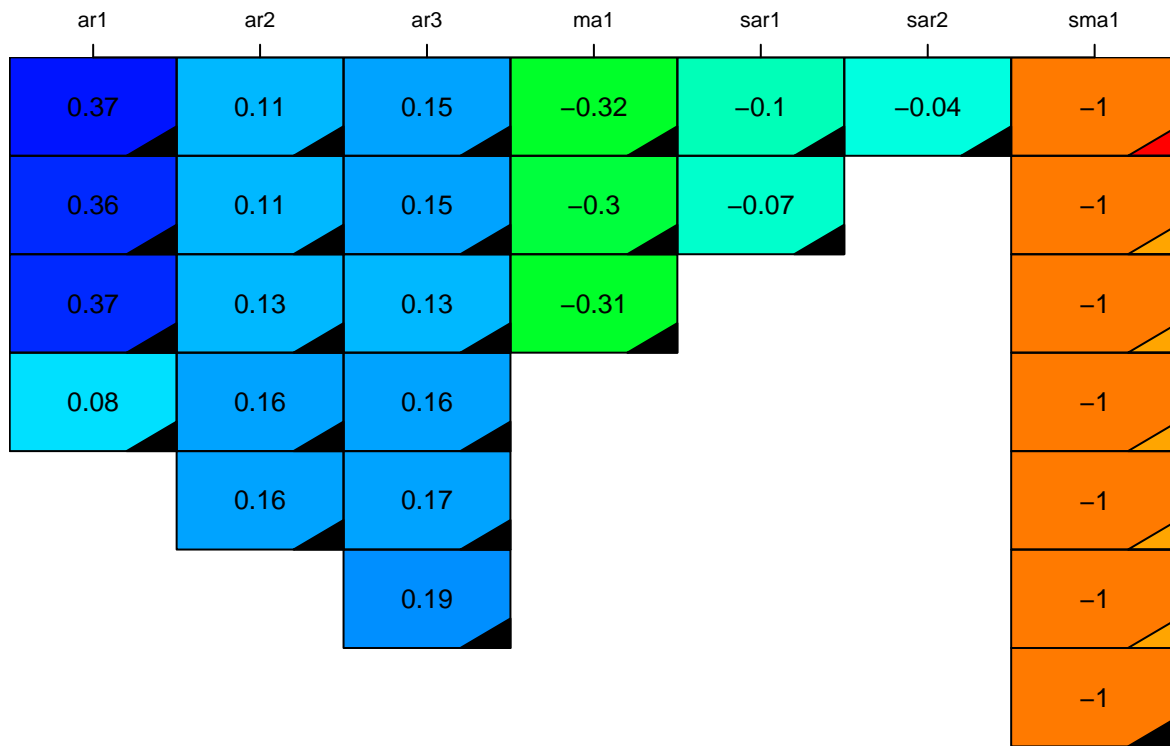

aic

coefficients

p-value