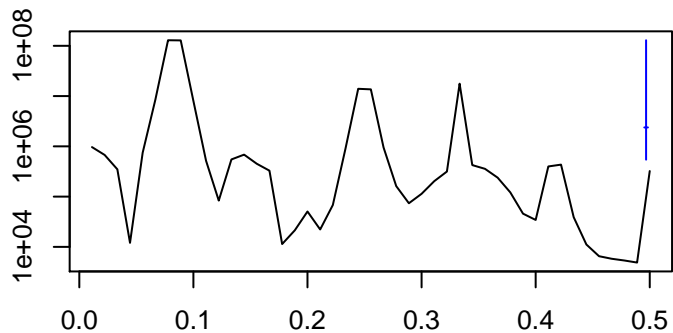

Observed

frequency
bandwidth = 0.00321

Trend

frequency
bandwidth = 0.00401

Seasonal

frequency
bandwidth = 0.00321

Random

frequency
bandwidth = 0.00401