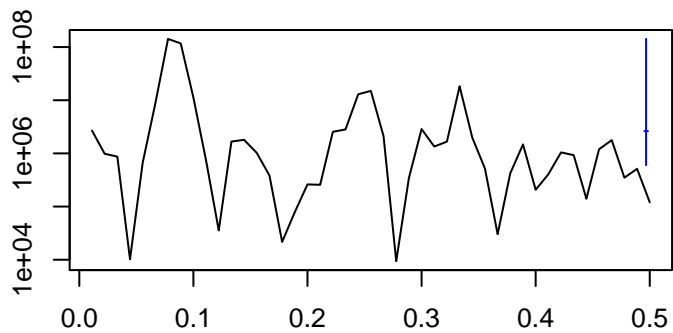

Observed

frequency
bandwidth = 0.00321

Trend

frequency
bandwidth = 0.00401

Seasonal

frequency
bandwidth = 0.00321

Random

frequency
bandwidth = 0.00401