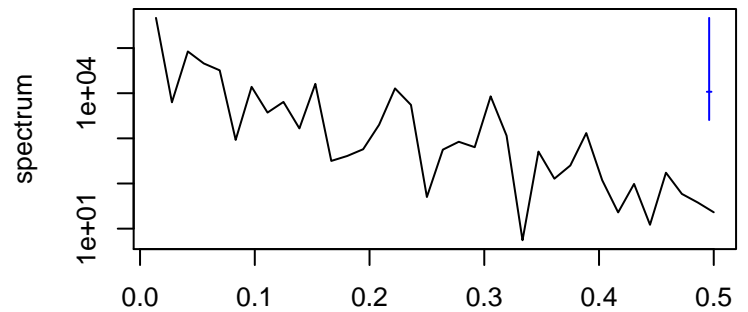

Observed

frequency
bandwidth = 0.00321

Trend

frequency
bandwidth = 0.00401

Seasonal

frequency
bandwidth = 0.00321

Random

frequency
bandwidth = 0.00401