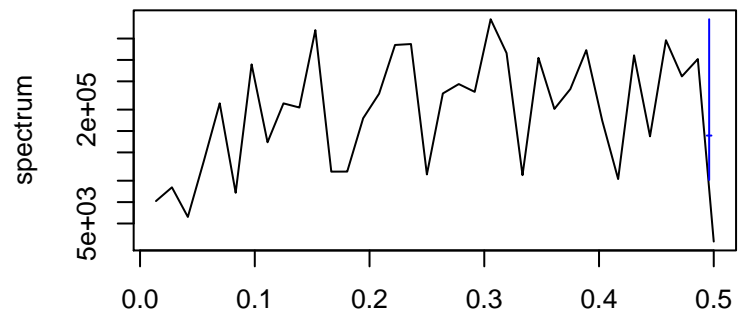

Observed

frequency
bandwidth = 0.00321

Trend

frequency
bandwidth = 0.00401

Seasonal

frequency
bandwidth = 0.00321

Random

frequency
bandwidth = 0.00401